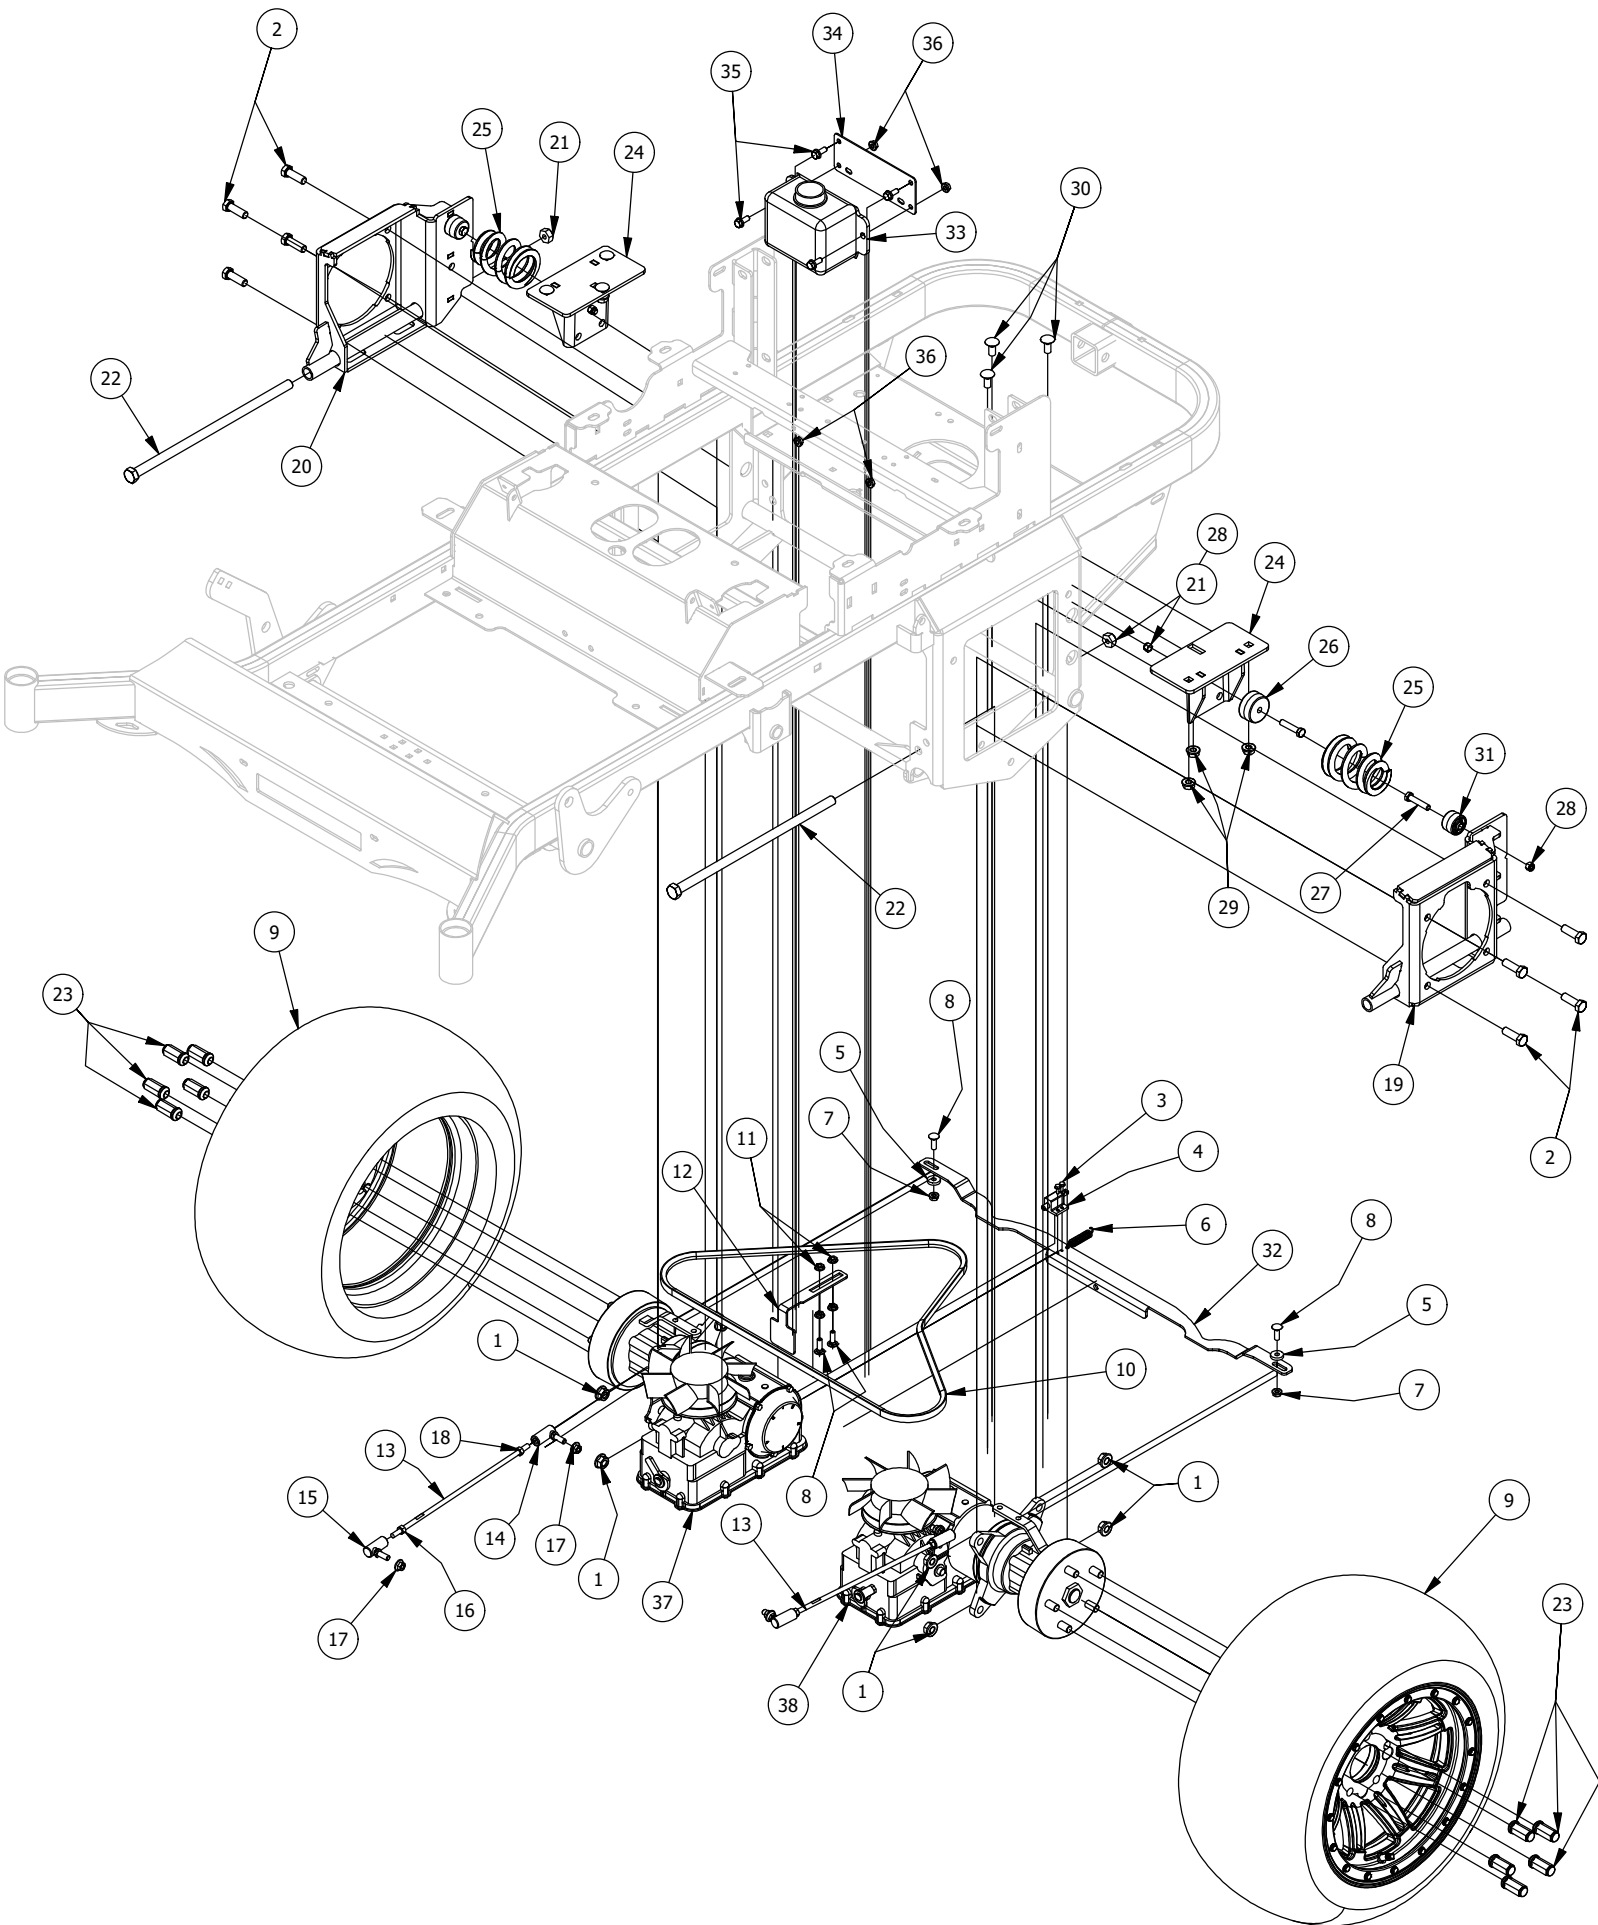

Transmission Assembly

Transmission Assembly			
ITEM	QTY	PART NUMBER	DESCRIPTION
1	8	413-0010-00	1/2-13 HEX FLANGE NUT W/SERR ZINC
2	8	418-0020-00	1/2-13 X 1-1/2 HEX C/S GR 5 ZINC
3	2	418-0032-00	8-32 X 1/2 IND. HWH SLOT TYPE F TCS ZINC
4	1	486-0030-00	NO Plunger Limit Switch
5	2	419-0006-00	.312 ID X .875 OD X .1875 THK F/W NYLON BLK
6	1	434-0003-00	Brake Pedal Release Spring
7	2	413-0019-00	5/16-18 NYLON INSERT FLANGE L/NUT ZINC
8	4	418-0010-00	5/16-18 X 1 CARRIAGE BOLT ZC/YEL
9	2	422-0005-00	Mower Aluminum Wheel and Radial Tire (XD/Upgrades)
10	1	461-0006-00	Mower Pump Belt, XD models, B x 69.40" Effective Length
11	4	413-0006-00	5/16-18 HEX FLANGE NUT W/SERR ZINC
12	1	439-0066-00	Mower Standard Transmission Brake Interlock Bracket
13	2	435-0002-00	Transmission Drive Arm Rod Standard Transmission
14	2	410-0001-00	Control Arm Rod End, Right
15	2	410-0002-00	Control Arm Rod End, Left
16	2	413-0003-00	5/16 Hex Nut Left hand thread
17	4	413-0034-00	5/16-24 HEX FLANGE NUT W/SERR ZINC
18	2	413-0035-00	5/16-24 HEX NUT ZINC
19	1	490-0004-00	Mower Left Rear Suspension Assembly (HTG16 Only)
20	1	490-0005-00	Mower Right Rear Suspension Assembly (HTG16 Only)
21	2	413-0050-00	5/8-11 NYLON INSERT FLANGE L/NUT ZINC
22	2	418-0058-00	5/8-11 X 15" HEX C/S GR 2 ZINC 3" THD LENGTH
23	10	613-0001-00	1/2 Lug Nut-44011- Front
24	2	490-0069-02	Mower Suspension Frame Bracket Assembly
25	2	587-0002-00	eNVy Rear Suspension Spring
26	2	434-0010-00	Suspension Spring inside Guide
27	4	418-0051-00	3/8-16 X 1-3/4 HEX C/S GR 2 ZINC
28	4	413-0013-00	3/8-16 NYLON INSERT FLANGE LOCKNUT ZINC
29	6	413-0001-00	7/16-14 HEX FLANGE NUT W/SERR ZINC
30	6	418-0017-00	7/16-14 X 1 CARRIAGE BOLT ZINC
31	2	434-0011-00	Suspension Spring Outside Guide
32	1	439-0608-00	Mower Park Brake Bracket HTG16
33	1	467-0003-00	Hydraulic Fluid Reservoir
34	1	426-0013-00	Mower Hydraulic Reservoir Mounting Plate
35	4	418-0048-00	5/16-18 X 3/4 HEX FLANGE BOLT GR 8 ZC YELLOW
36	4	413-0027-00	5/16-18 NYLON INSERT FLANGE LOCKNUT ZC YELLOW
37	1	450-0015-00	HTG16 Parker Left Side Transmission w/ Control Orifice
38	1	450-0016-00	HTG16 Parker Right Side Transmission w/ Control Orifice