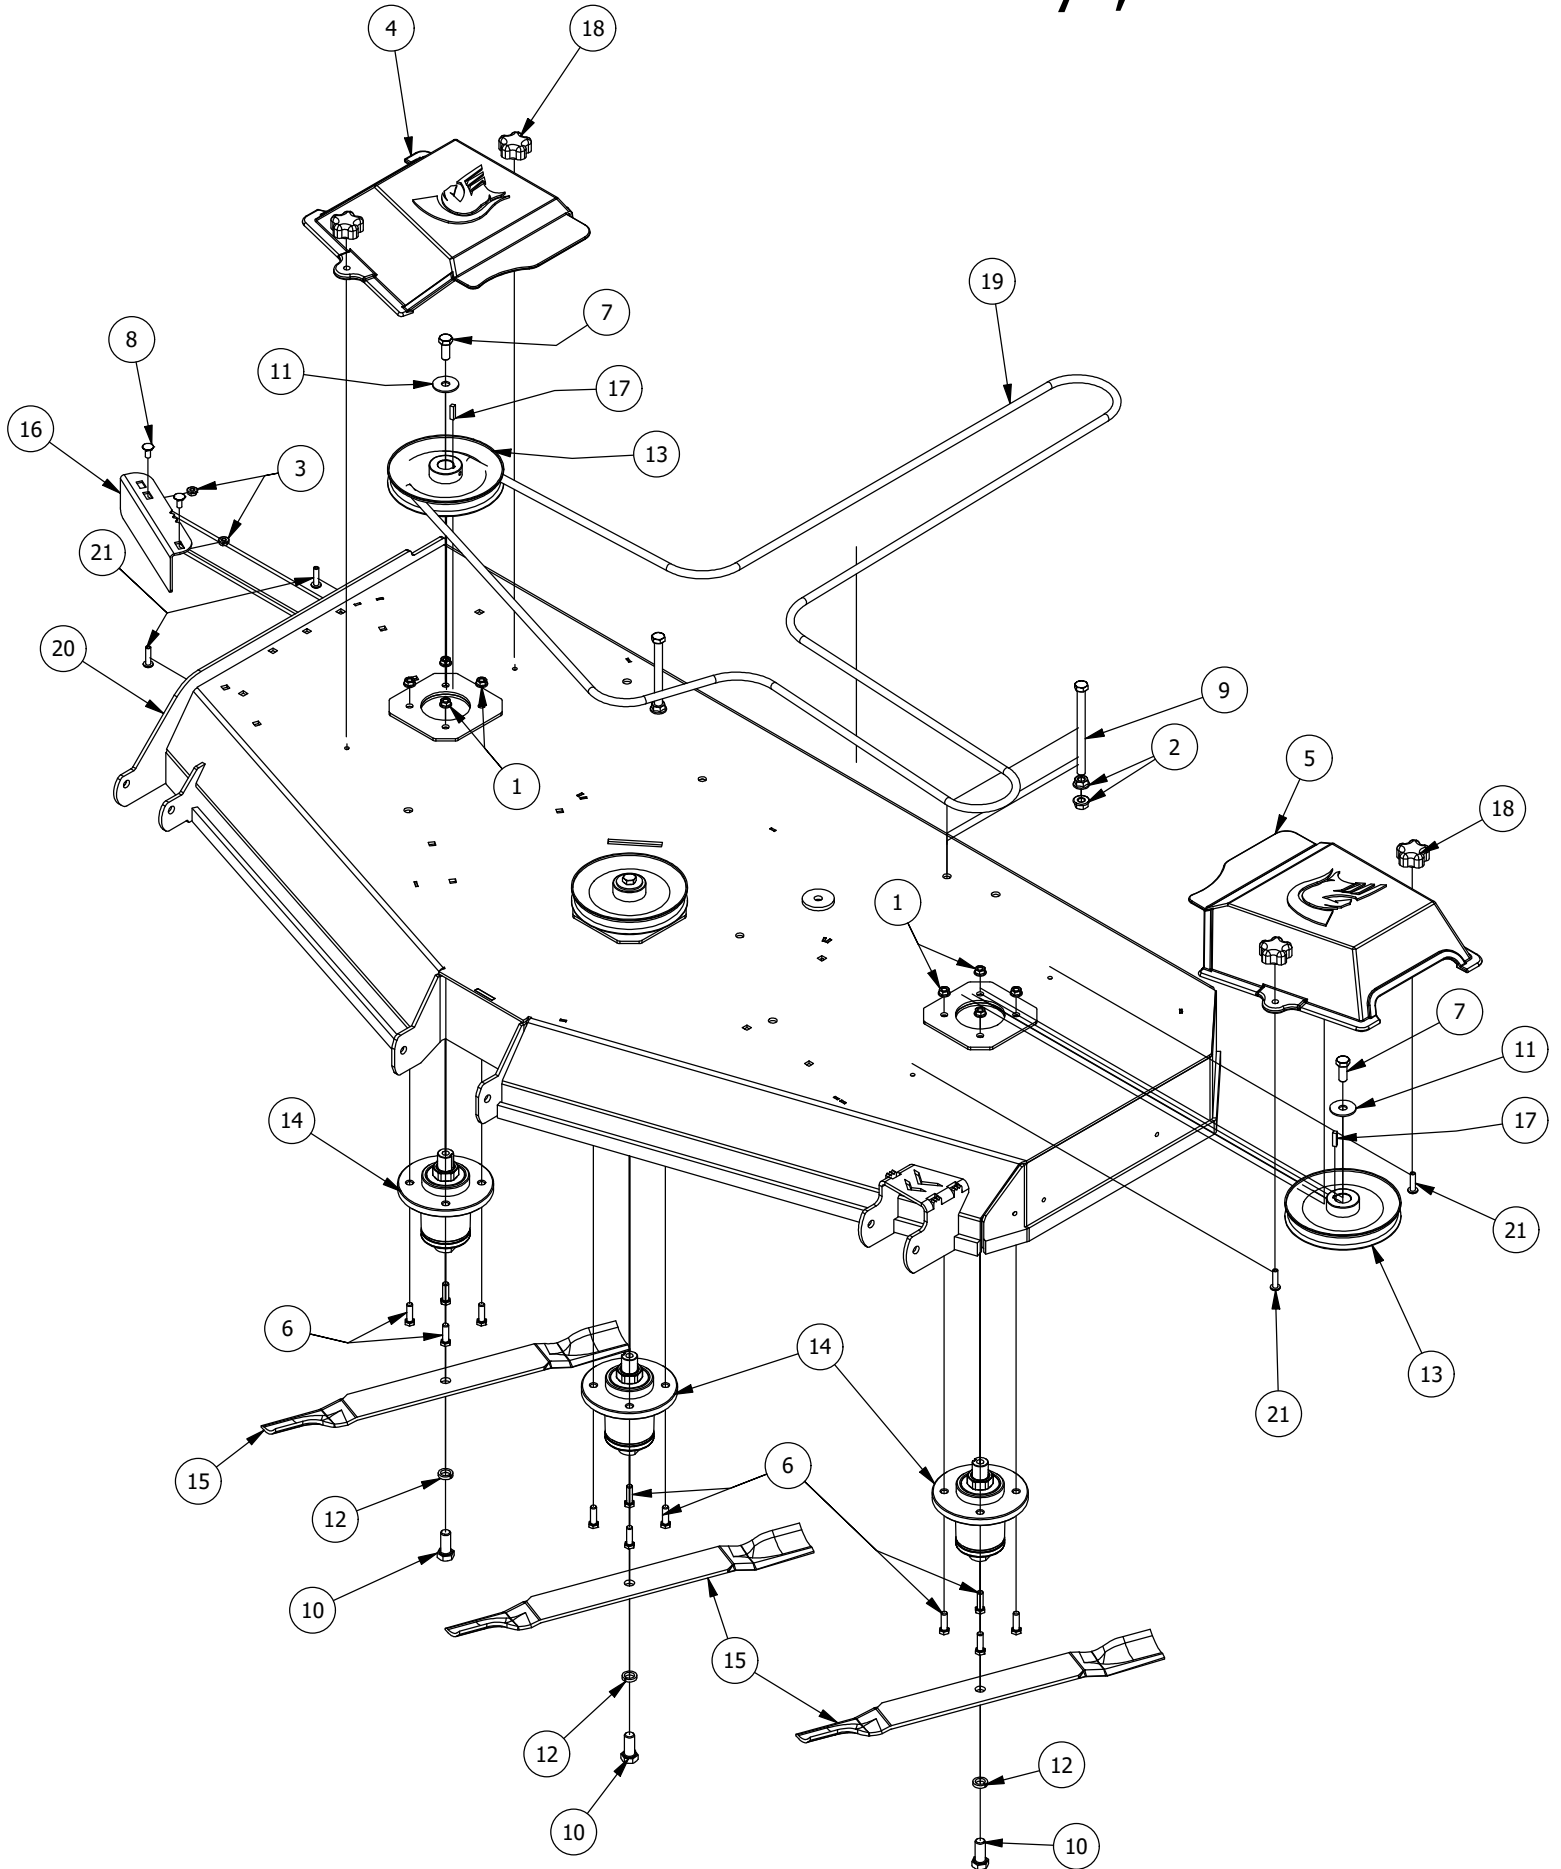

72" Spindles, Blades, Pulleys, and Covers

72" Spindles, Blades, Pulleys, and Covers

ITEM	QTY	PART NUMBER	DESCRIPTION
1	12	413-0004-00	3/8-16 HEX FLANGE NUT W/SERR ZINC
2	4	413-0005-00	1/2-13 HEX FLANGE NUT W/SERR ZINC YELLOW
3	2	413-0022-00	5/16-18 HEX FLANGE NUT W/SERR ZINC YELLOW
4	1	414-0020-00	Right Pulley Cover 61" RZ/RT/SRT, 72" RT/SRT
5	1	414-0021-00	Left Pulley Cover 61" RZ/RT/SRT, 72" RT/SRT
6	12	418-0005-00	3/8-16 x 1-1/4 Hex Bolt GR5
7	3	418-0006-00	1/2-20 X 1-1/4 HEX C/S GR 5 ZINC
8	2	418-0008-00	5/16-18 X 3/4 CARRIAGE BOLT ZINC
9	2	418-0044-00	1/2-13 X 6-1/2 HEX C/S GR 8 ZINC YELLOW
10	3	418-0078-00	5/8-11 X 1-1/2 HEX C/S GR 8 ZC YELLOW
11	3	419-0001-00	1/2" X 1-5/8 BELLEVILLE CUP WASHER ZINC YELLOW
12	3	419-0004-00	5/8 SPLIT LOCKWASHER ZINC
13	3	433-0005-00	Deck Pulley 72"
14	3	437-0005-00	SRT Mower Heavy Duty (4 Bearing) Deck Spindle
15	3	438-0003-00	72" Mower Deck Blade
16	1	439-0396-00	2020 RT&SRT 72 Deck Wiper Brkt
17	3	442-0001-00	1/4 X 1 SQUARE KEY STOCK
18	4	445-0005-00	5/16-18 5-LOBE (STAR) FEMALE SOFT TOUCH KNOB (1.90 DIA) BLK
19	1	461-0003-00	72" Mower Deck Belt, HB x 186.5" Effective Length
20	1	490-0066-00	72" Mower Deck Assembly
21	4	618-1008-00	5/16-18 x 1-1/4 Pan Torx Tri Lob Zinc