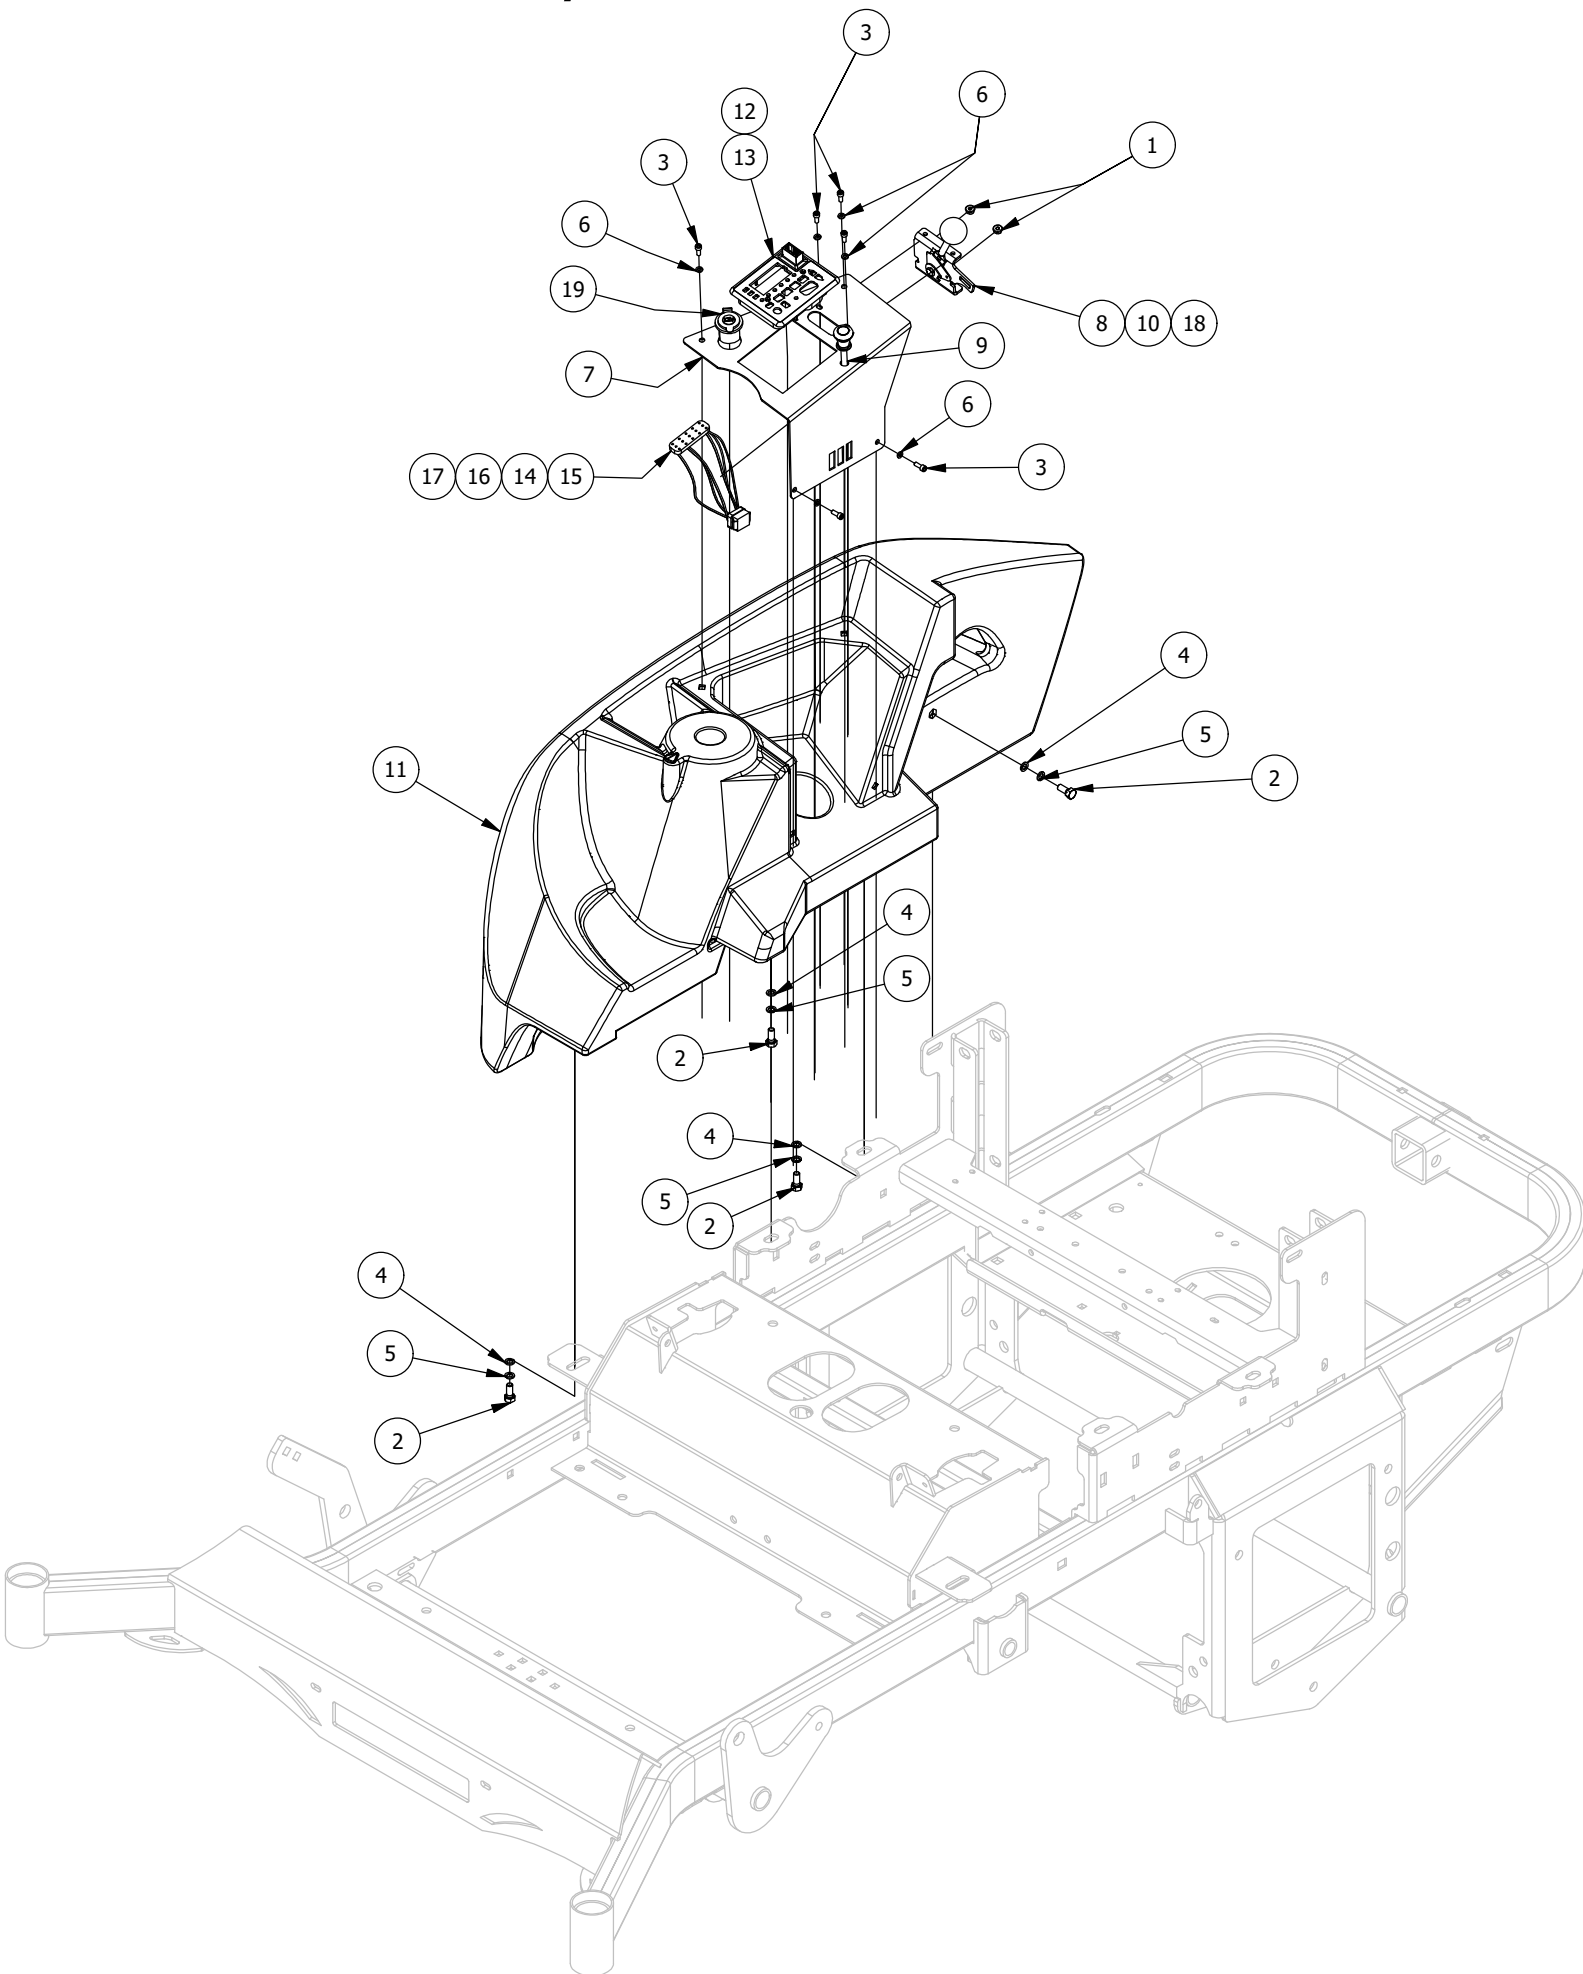

Console Assembly

Console Assembly			
ITEM	QTY	PART NUMBER	DESCRIPTION
1	2	413-0008-00	10-24 NYLON INSERT LOCKNUT 18-8 SS
2	4	418-0054-00	5/16-18 X 3/4 HEX C/S ZINC
3	6	418-0055-00	10-24 X 1/2 SOCKET C/S 18-8 SS
4	4	419-0007-00	5/16 Flat Washer
5	4	419-0009-00	5/16 SPLIT LOCKWASHER ZINC
6	6	419-0011-00	#10 SPLIT LOCKWASHER 18-8 SS
7	1	439-0022-00	Mower Control Panel Bracket
8	1	464-0001-00	Mower Throttle Cable Assembly w / Handle
9	1	464-0002-00	Choke Cable
10	1	464-0006-00	Kawasaki 730 EFI & 850 EFI Throttle
11	1	467-0002-00	Mower Console
12	1	486-0003-00	Mower Control Console-EFI
13	1	486-0004-00	Mower Control Console, Carbureted Engine
14	1	486-0010-00	Vanguard 28/32/36 HP Harness
15	1	486-0024-00	Kawasaki EFI Wiring Harness
16	1	486-0040-00	Harness for Vanguard 26hp & Kawasaki 852cc&FX1000
17	1	486-0055-00	B&S Big Blk 40hp EFI SRT Harness
18	1	564-0004-00	Envy/FX1000 Throttle Cable
19	1	677-2075-00	12 Volt Auxiliary Plug