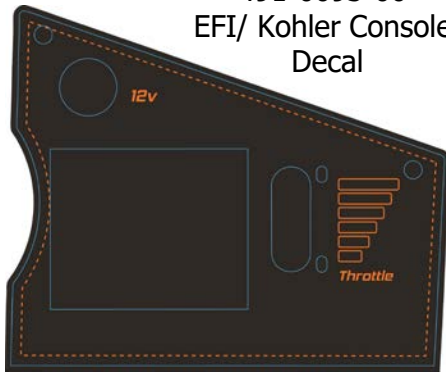

491-0001-00
Warning Label Cluster

491-0002-00
Step Decal

491-0003-00
Belt Routing Decal

491-0175-00
SRT-XD Model Decal

491-0093-00
EFI/ Kohler Console
Decal

491-0201-00
SRT-XD w/ GT Trac Decal

491-0033-00
Drive Arm F/N/R Decal