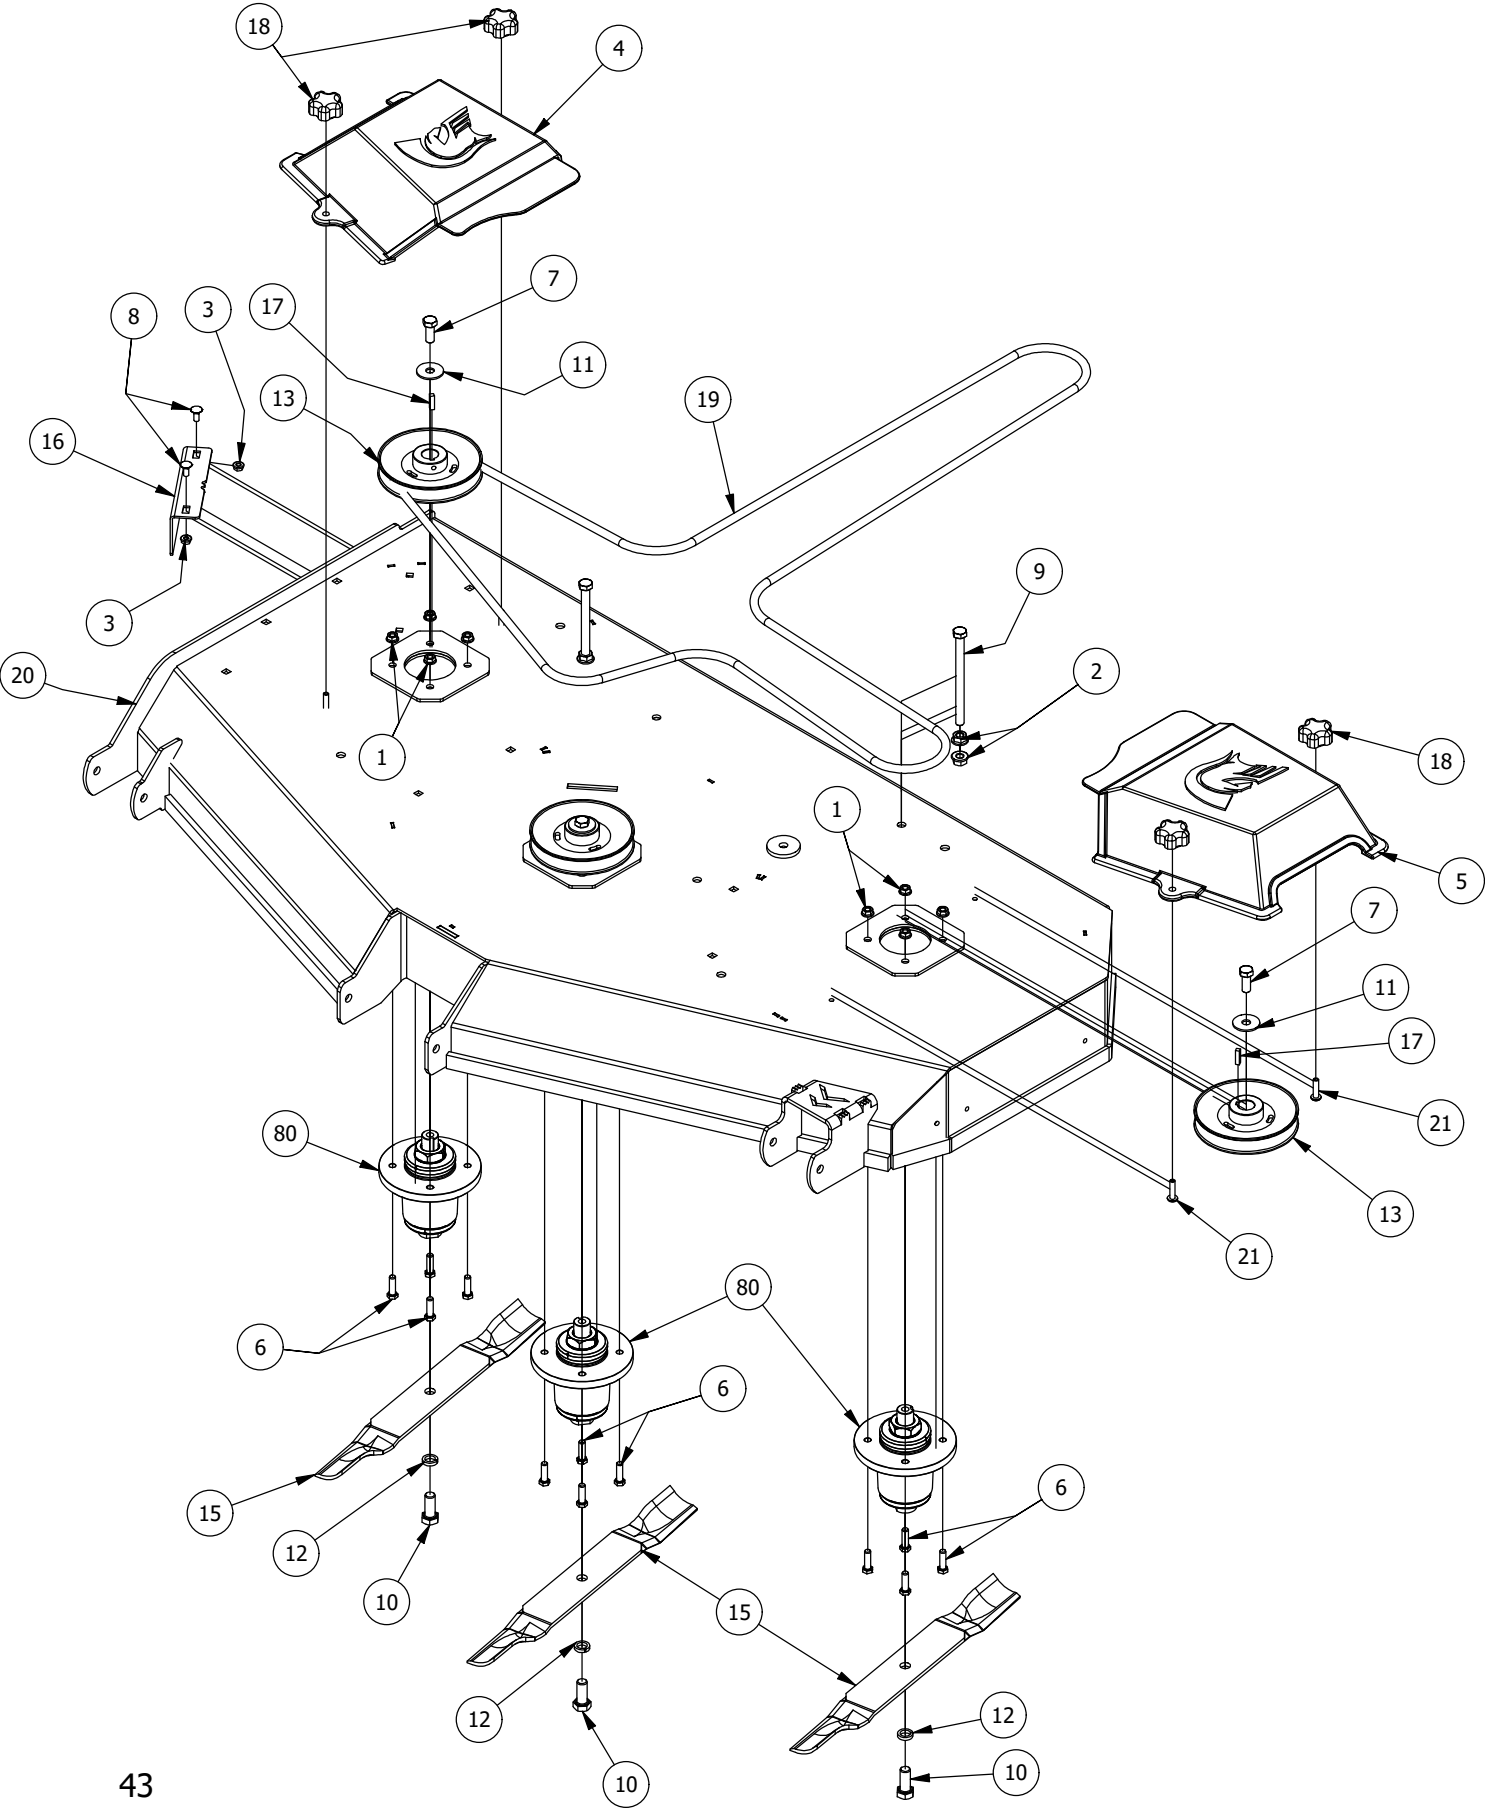

61" Spindles, Blades, Pulleys, and Covers

61" Spindles, Blades, Pulleys, and Covers			
ITEM	QTY	PART NUMBER	DESCRIPTION
1	12	413-0004-00	3/8-16 HEX FLANGE NUT W/SERR ZINC
2	4	413-0005-00	1/2-13 HEX FLANGE NUT W/SERR ZINC YELLOW
3	2	413-0022-00	5/16-18 HEX FLANGE NUT W/SERR ZINC YELLOW
4	1	414-0020-00	Right Pulley Cover 61" RZ/RT/SRT, 72" RT/SRT
5	1	414-0021-00	Left Pulley Cover 61" RZ/RT/SRT, 72" RT/SRT
6	12	418-0005-00	3/8-16 x 1-1/4 Hex Bolt GR5
7	3	418-0006-00	1/2-20 X 1-1/4 HEX C/S GR 5 ZINC
8	2	418-0008-00	5/16-18 X 3/4 CARRIAGE BOLT ZINC
9	2	418-0044-00	1/2-13 X 6-1/2 HEX C/S GR 8 ZINC YELLOW
10	3	418-0078-00	5/8-11 X 1-1/2 HEX C/S GR 8 ZC YELLOW
11	3	419-0001-00	1/2" X 1-5/8 BELLEVILLE CUP WASHER ZINC YELLOW
12	3	419-0004-00	5/8 SPLIT LOCKWASHER ZINC
13	3	433-0003-00	Deck Pulley 61"
80	3	437-0005-00	Mower Heavy Duty Deck Spindle
15	3	438-0002-00	61" Mower Deck Blade
16	1	439-0398-00	2020 RT&SRT/RZ 61 Deck wiper Brkt
17	3	442-0001-00	1/4 X 1 SQUARE KEY STOCK
18	4	445-0005-00	5/16-18 5-LOBE (STAR) FEMALE SOFT TOUCH KNOB (1.90 DIA) BLK
19	1	461-0002-00	61" Mower Deck Belt, HB x 167.9" Effective Length
20	1	490-0061-00	2020 61 RT/SRT Deck assembly
21	4	618-1008-00	5/16-18 x 1-1/4 Pan Torx Tri Lob Zinc