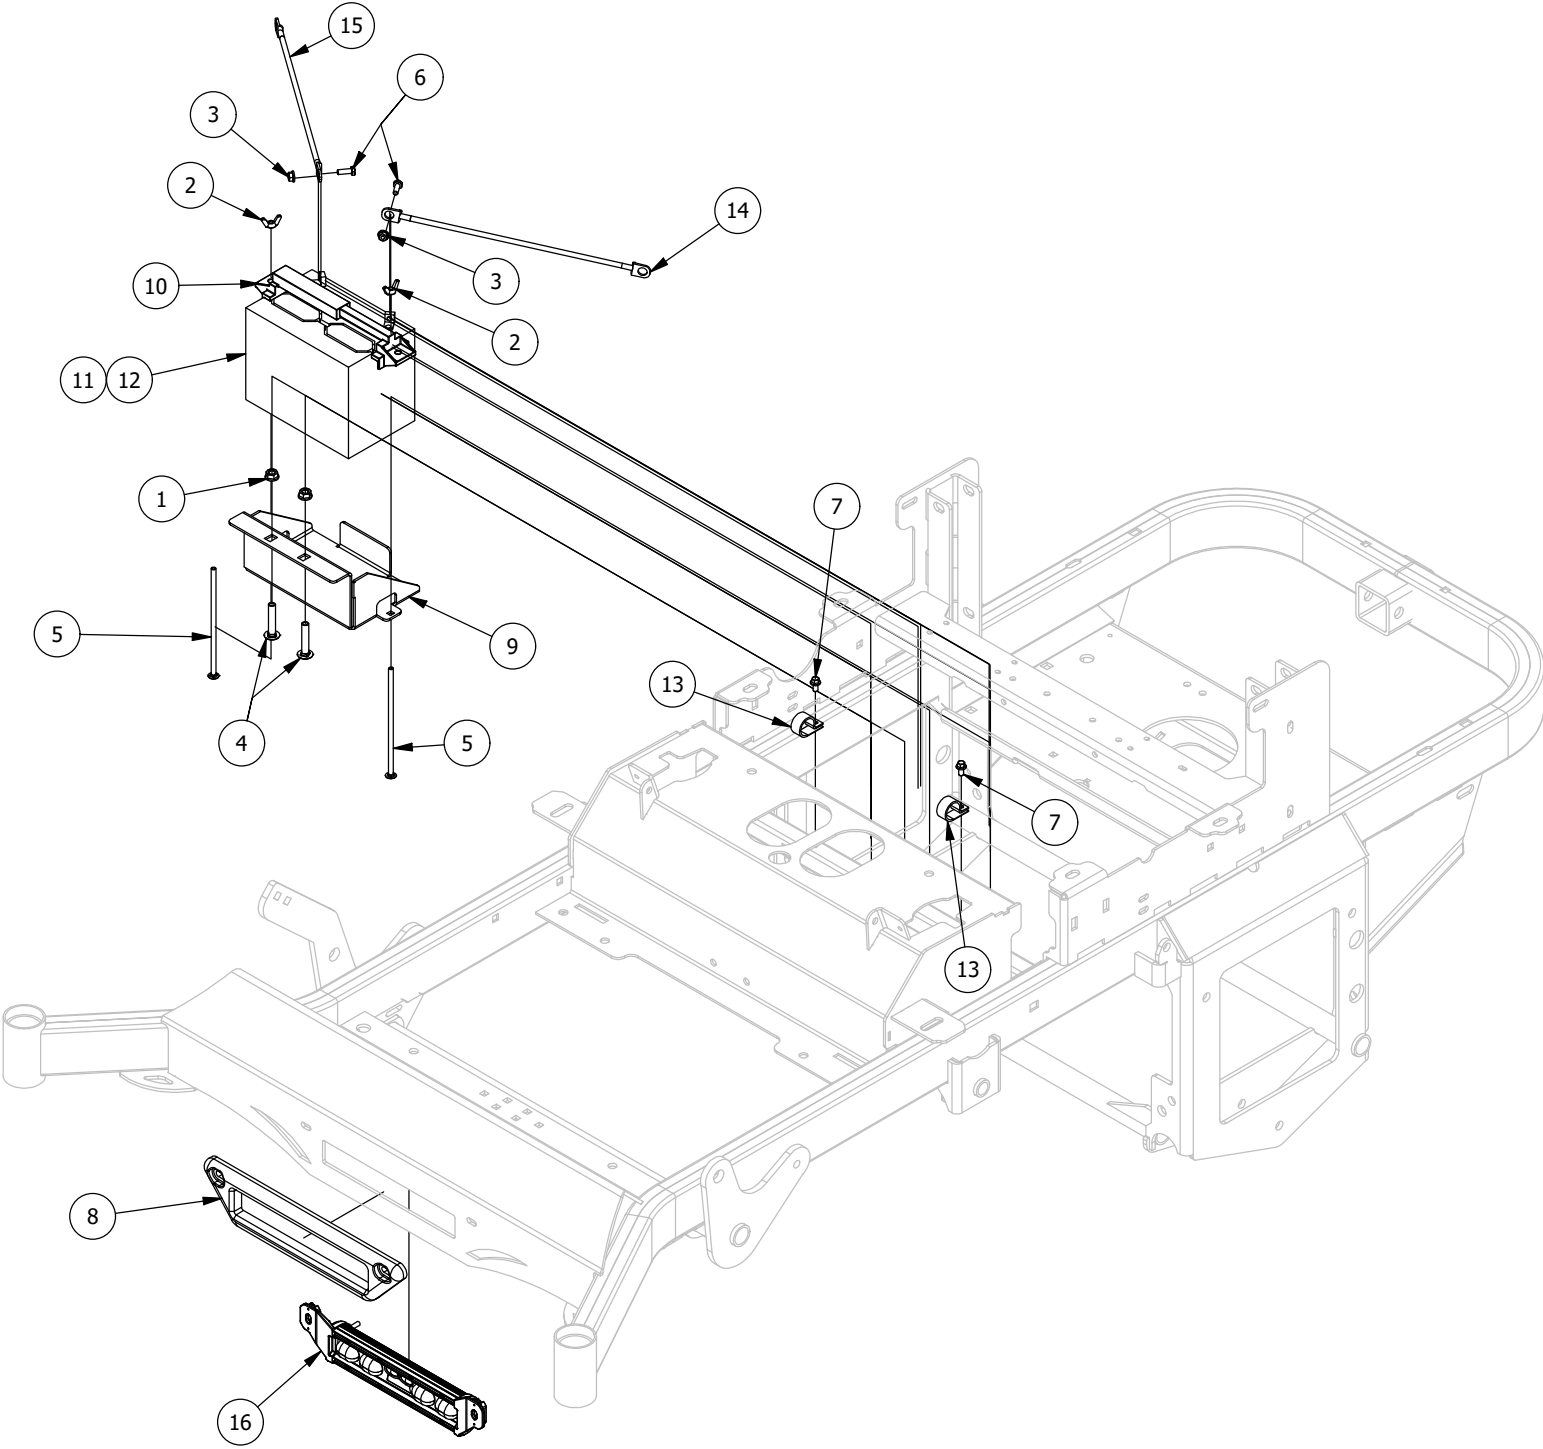

Battery Assembly

Battery Assembly			
ITEM	QTY	PART NUMBER	DESCRIPTION
1	2	413-0004-00	3/8-16 HEX FLANGE NUT W/SERR ZINC
2	2	413-0025-00	1/4-20 WING NUT ZINC
3	2	413-0026-00	1/4-20 NYLON INSERT FLANGE L/NUT ZINC
4	2	418-0033-00	3/8-16 X 2 CARRIAGE BOLT ZINC
5	2	418-0034-00	1/4-20 X 7 CARRIAGE BOLT ZINC
6	2	418-0035-00	1/4-20 X 3/4 HEX C/S GR 2 ZINC
7	2	418-0059-00	1/4-20 X 1/2 IND. HWH SLOT F TCS ZINC
8	1	429-0003-00	Mower Front Nylon Bumper
9	1	439-0008-00	Mower Battery Box
10	1	443-0001-00	Battery Hold Down
11	1	468-0001-00	Mower Diesel Start Battery 350CCA
12	1	468-1004-00	12-V Mower Starter Battery
13	2	472-0002-00	1/2" CUSHIONED LOOP CLAMP
14	1	486-0016-00	Mower Positive Battery Cable 25" long
15	1	486-0017-00	Mower Negative Battery Cable 28" long
16	1	486-0042-00	Full Beam With Lighted Helmet Light Bar