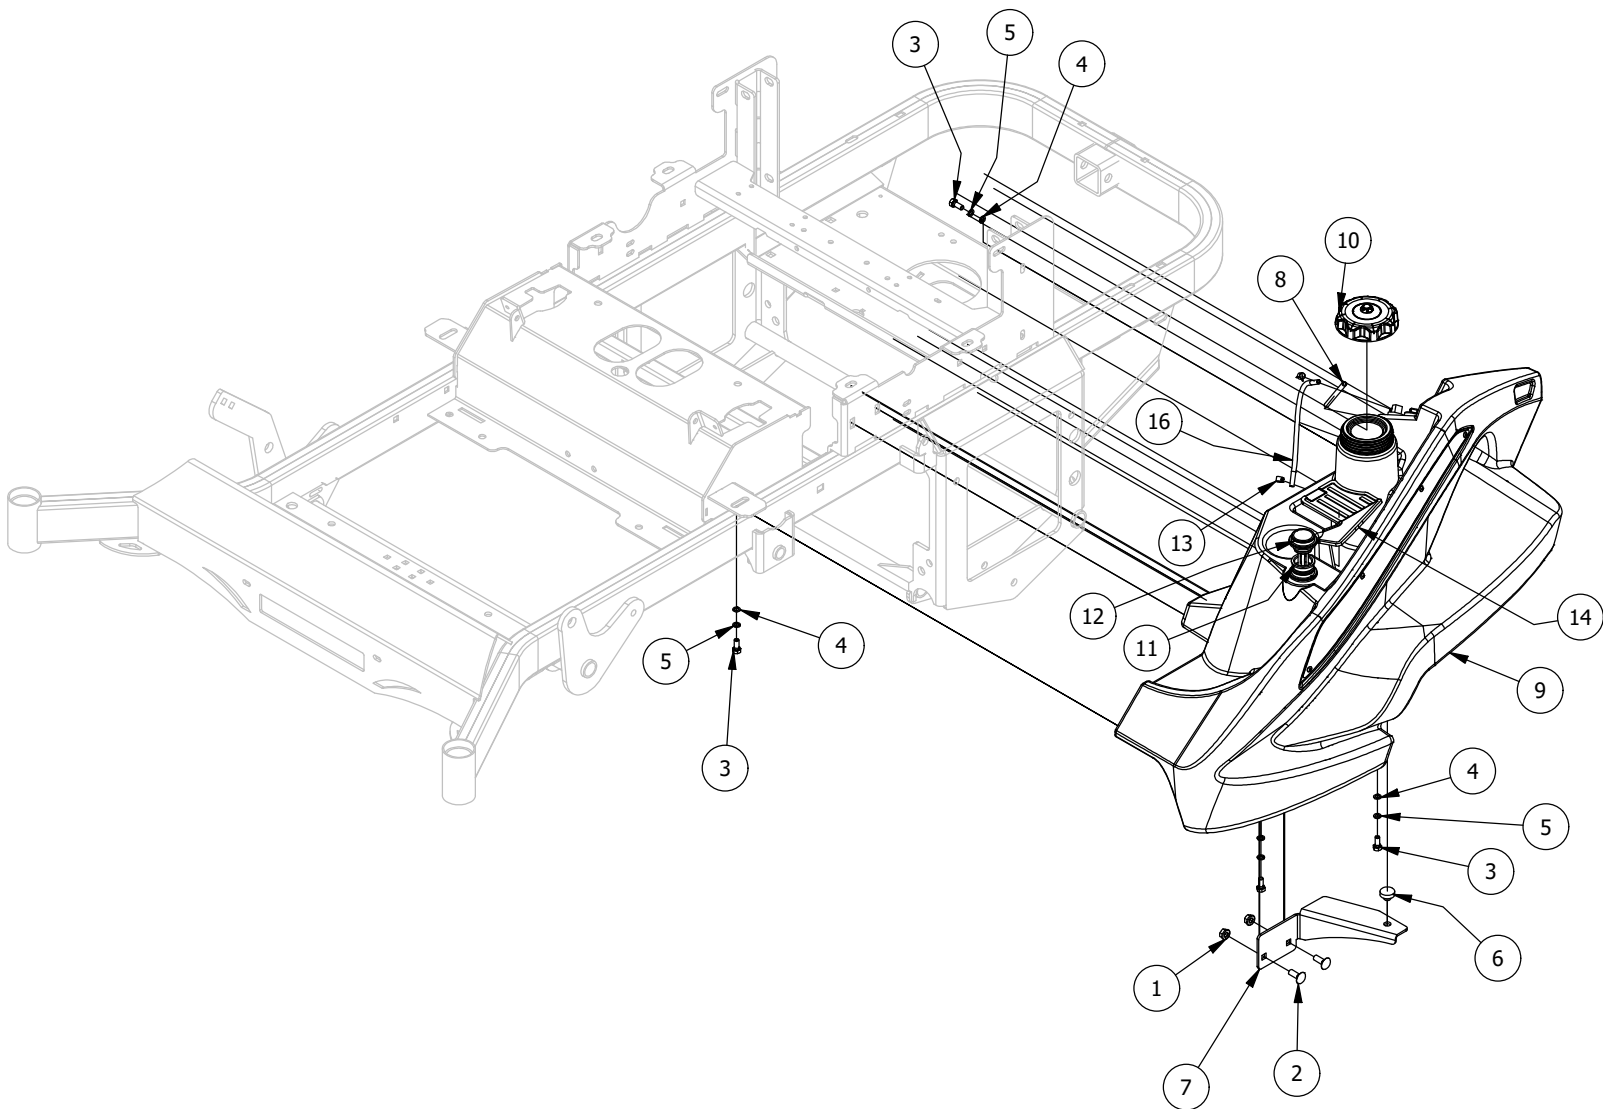

Gas Tank Assembly

Gas Tank Assembly			
ITEM	QTY	PART NUMBER	DESCRIPTION
1	2	413-0020-00	3/8-16 HEX FLANGE NUT W/SERR ZINC YELLOW
2	2	418-0045-00	3/8-16 X 1 Carriage Bolt Zinc Yellow
3	4	418-0054-00	5/16-18 X 3/4 HEX C/S ZINC
4	4	419-0007-00	5/16 Flat Washer
5	4	419-0009-00	5/16 SPLIT LOCKWASHER ZINC
6	1	429-0002-00	Push-In Rubber Bumper, Mower Floor
7	1	439-0448-00	RT/SRT Gas Tank Support
8	1	451-0002-00	Mower Fuel Tank Black 3/16" Vent Tube
9	1	467-0001-00	Mower Gasoline Fuel Tank Assembly
10	1	467-0008-00	Tank Fill Neck Non-Venting Cap
11	1	467-0013-00	Fuel Level Gauge Grommet
12	1	467-0035-00	RT/SRT Rochester Fuel Gauge(8688-00003)
13	2	472-0004-00	1/2" (#8) Hose Clamp
14	1	481-0004-00	Rubber Tank Storage Compartment Insert
15	1	490-0483-00	2022 SRT Frame Assembly
16	1	751-1014-00	1/4 Fuel Line - Low Perm