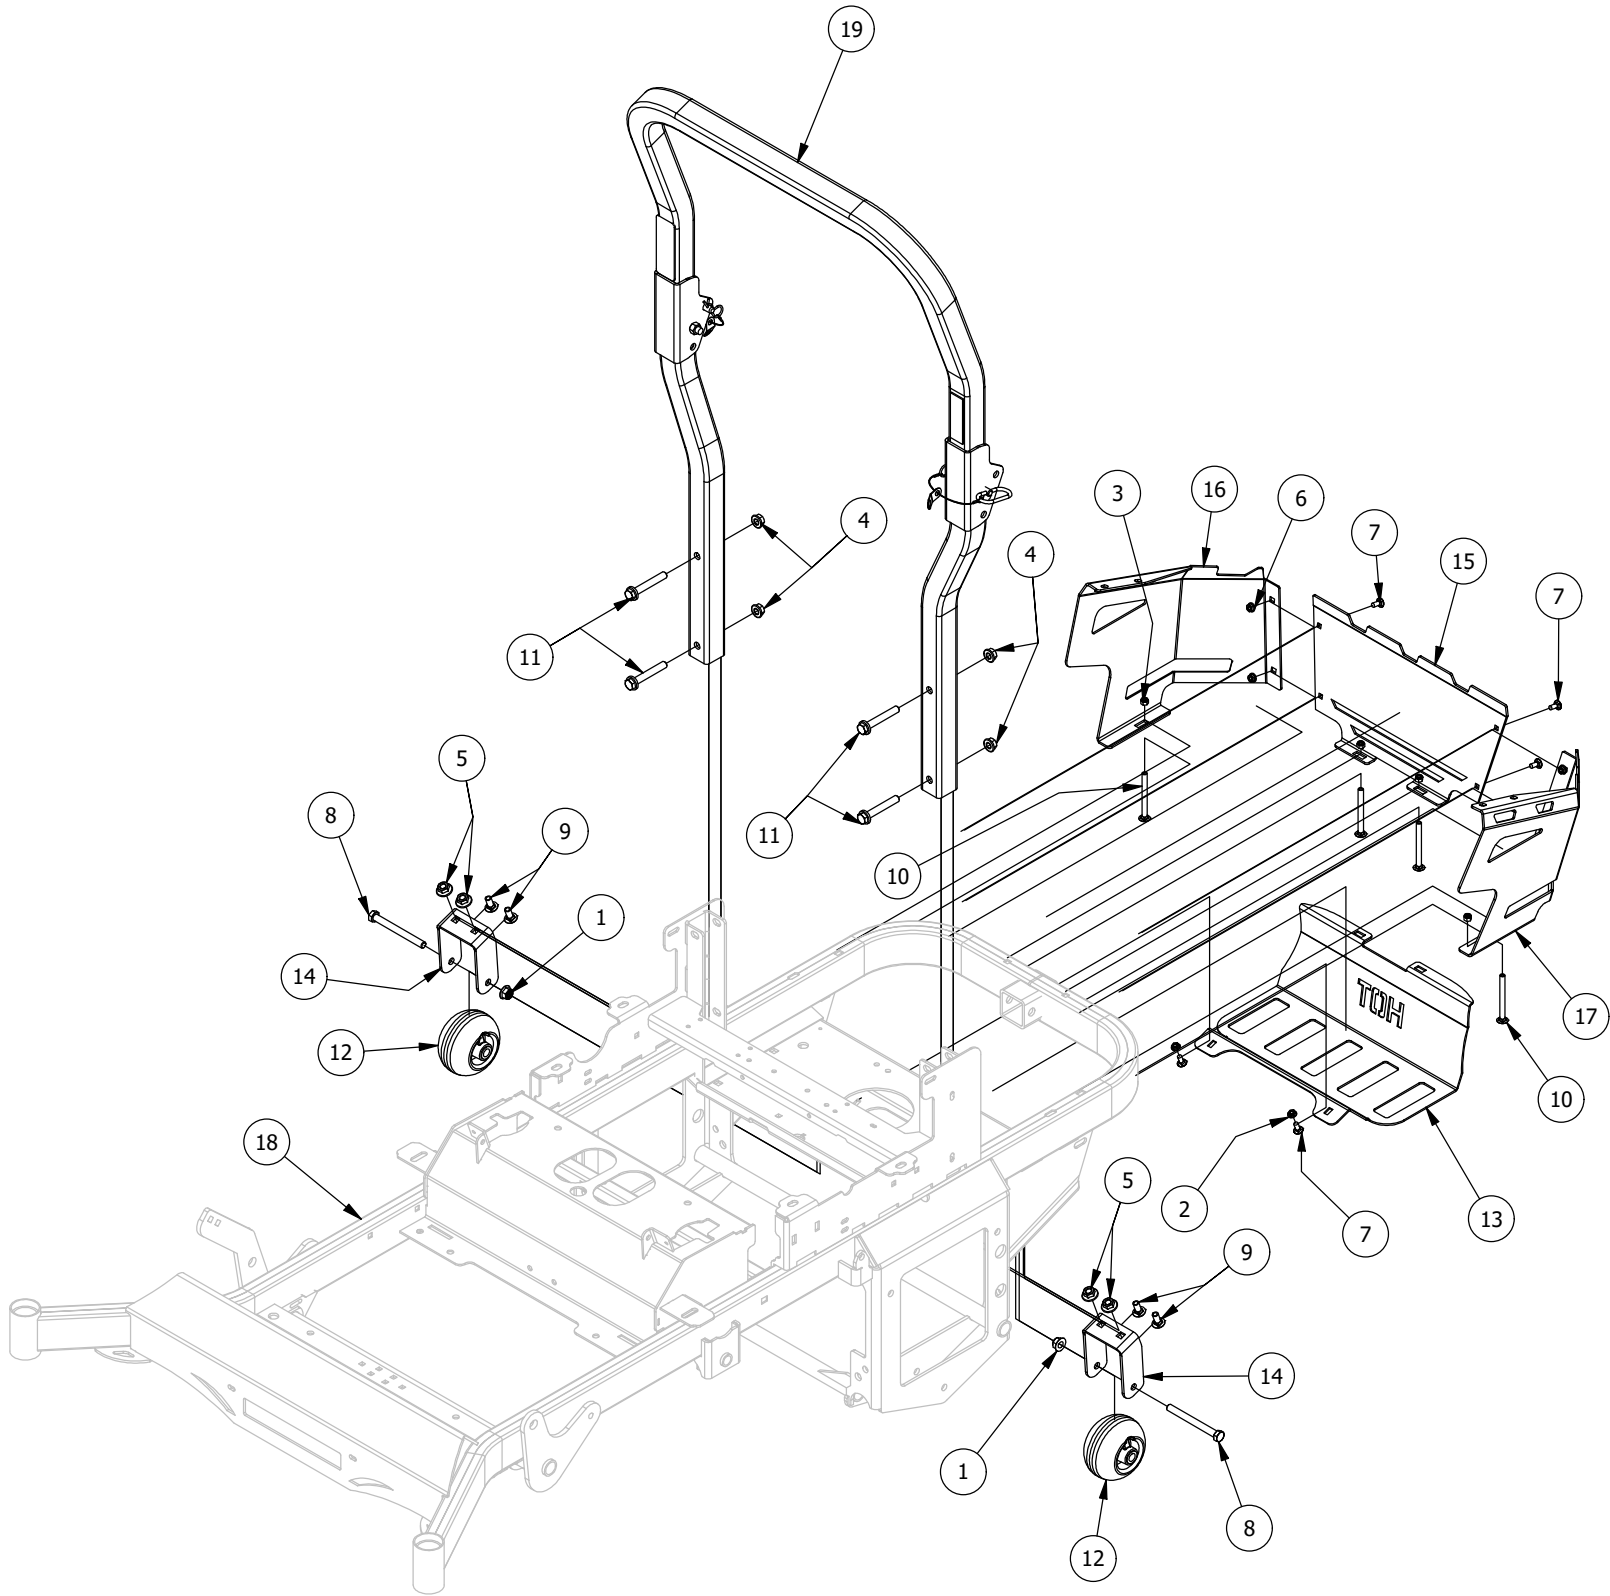

Engine Cowling Assembly

Engine Cowling Assembly

ITEM	QTY	PART NUMBER	DESCRIPTION
1	2	413-0002-00	1/2-13 NYLON INSERT FLANGE NUT ZINC YELLOW
2	2	413-0006-00	5/16-18 HEX FLANGE NUT W/SERR ZINC
3	4	413-0013-00	3/8-16 NYLON INSERT FLANGE LOCKNUT ZINC
4	4	413-0014-00	1/2-13 HEX STOVER LOCKNUT GR C ZINC
5	4	413-0017-00	1/2-13 NYLON INSERT FLANGE LOCKNUT ZINC W/SERRATIONS
6	4	413-0022-00	5/16-18 HEX FLANGE NUT W/SERR ZINC YELLOW
7	6	418-0008-00	5/16-18 X 3/4 CARRIAGE BOLT ZINC
8	2	418-0016-00	1/2-13 X 5 HEX C/S GR 2 ZINC YELLOW
9	4	418-0017-00	7/16-14 X 1 CARRIAGE BOLT ZINC
10	4	418-0018-00	3/8-16 X 4 CARRIAGE BOLT ZINC/YEL
11	4	418-0019-00	1/2-13 X 3-1/2 HEX FLANGE BOLT (GR.8) ZC/YEL
12	2	422-0001-00	Anti-Scalp Wheel
13	1	439-0006-00	Mower Muffler Guard
14	2	439-0138-00	Mower Stabilizer Mount bracket
15	1	439-0690-00	2021 RT/SRT Engine Cowling Center
16	1	439-0691-00	2021 RT/SRT Engine Cowling Right
17	1	439-0692-00	2021 RT/SRT Engine Cowling Left
18	1	490-0483-00	2022 SRT Frame Assembly
19	1	497-0002-00	Fold down ROPS