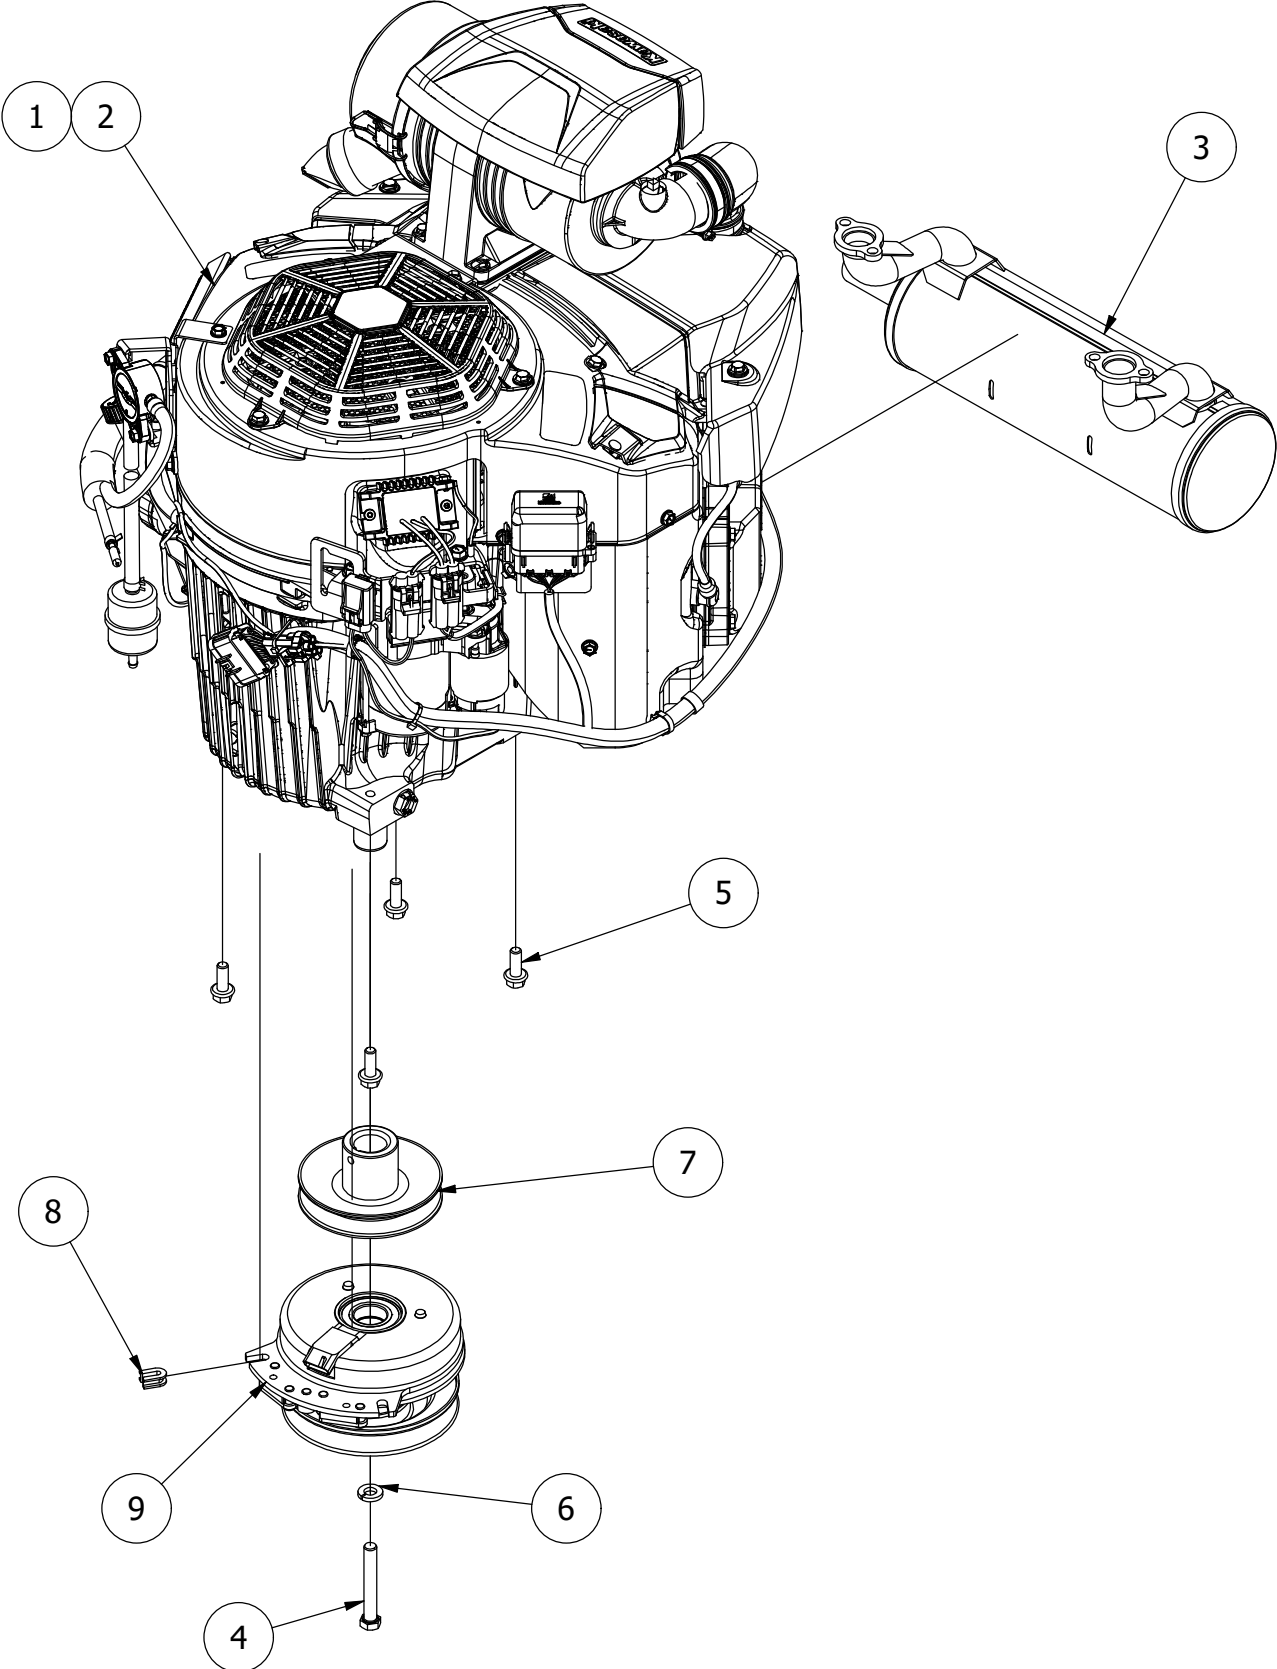

Kawasaki FXT1000V Engine Assembly

Kawasaki FXT1000V Engine Assembly			
ITEM	QTY	PART NUMBER	DESCRIPTION
1	1	415-0084-00	Kawasaki FXT100V (1000 Carbureted) Engine
2	1	415-0088-00	Kawasaki FXT1000V-EFI Engine
3	1	415-0093-00	Exhaust for Kaw1000EFI
4	1	418-0022-00	7/16-20 X 3 HEX C/S GR 8 ZC YELLOW
5	4	418-0023-00	3/8-16 X 1-1/8 IND HWH W/SERR TRI LOB ZY
6	1	419-0005-00	7/16 SPLIT LOCKWASHER GR 8 ZC YELLOW
7	1	433-0002-00	Drive Pulley, B Belt
8	1	437-0025-00	Mower Rotation Stop Brkt Sleeve
9	1	470-0002-00	PTO Clutch