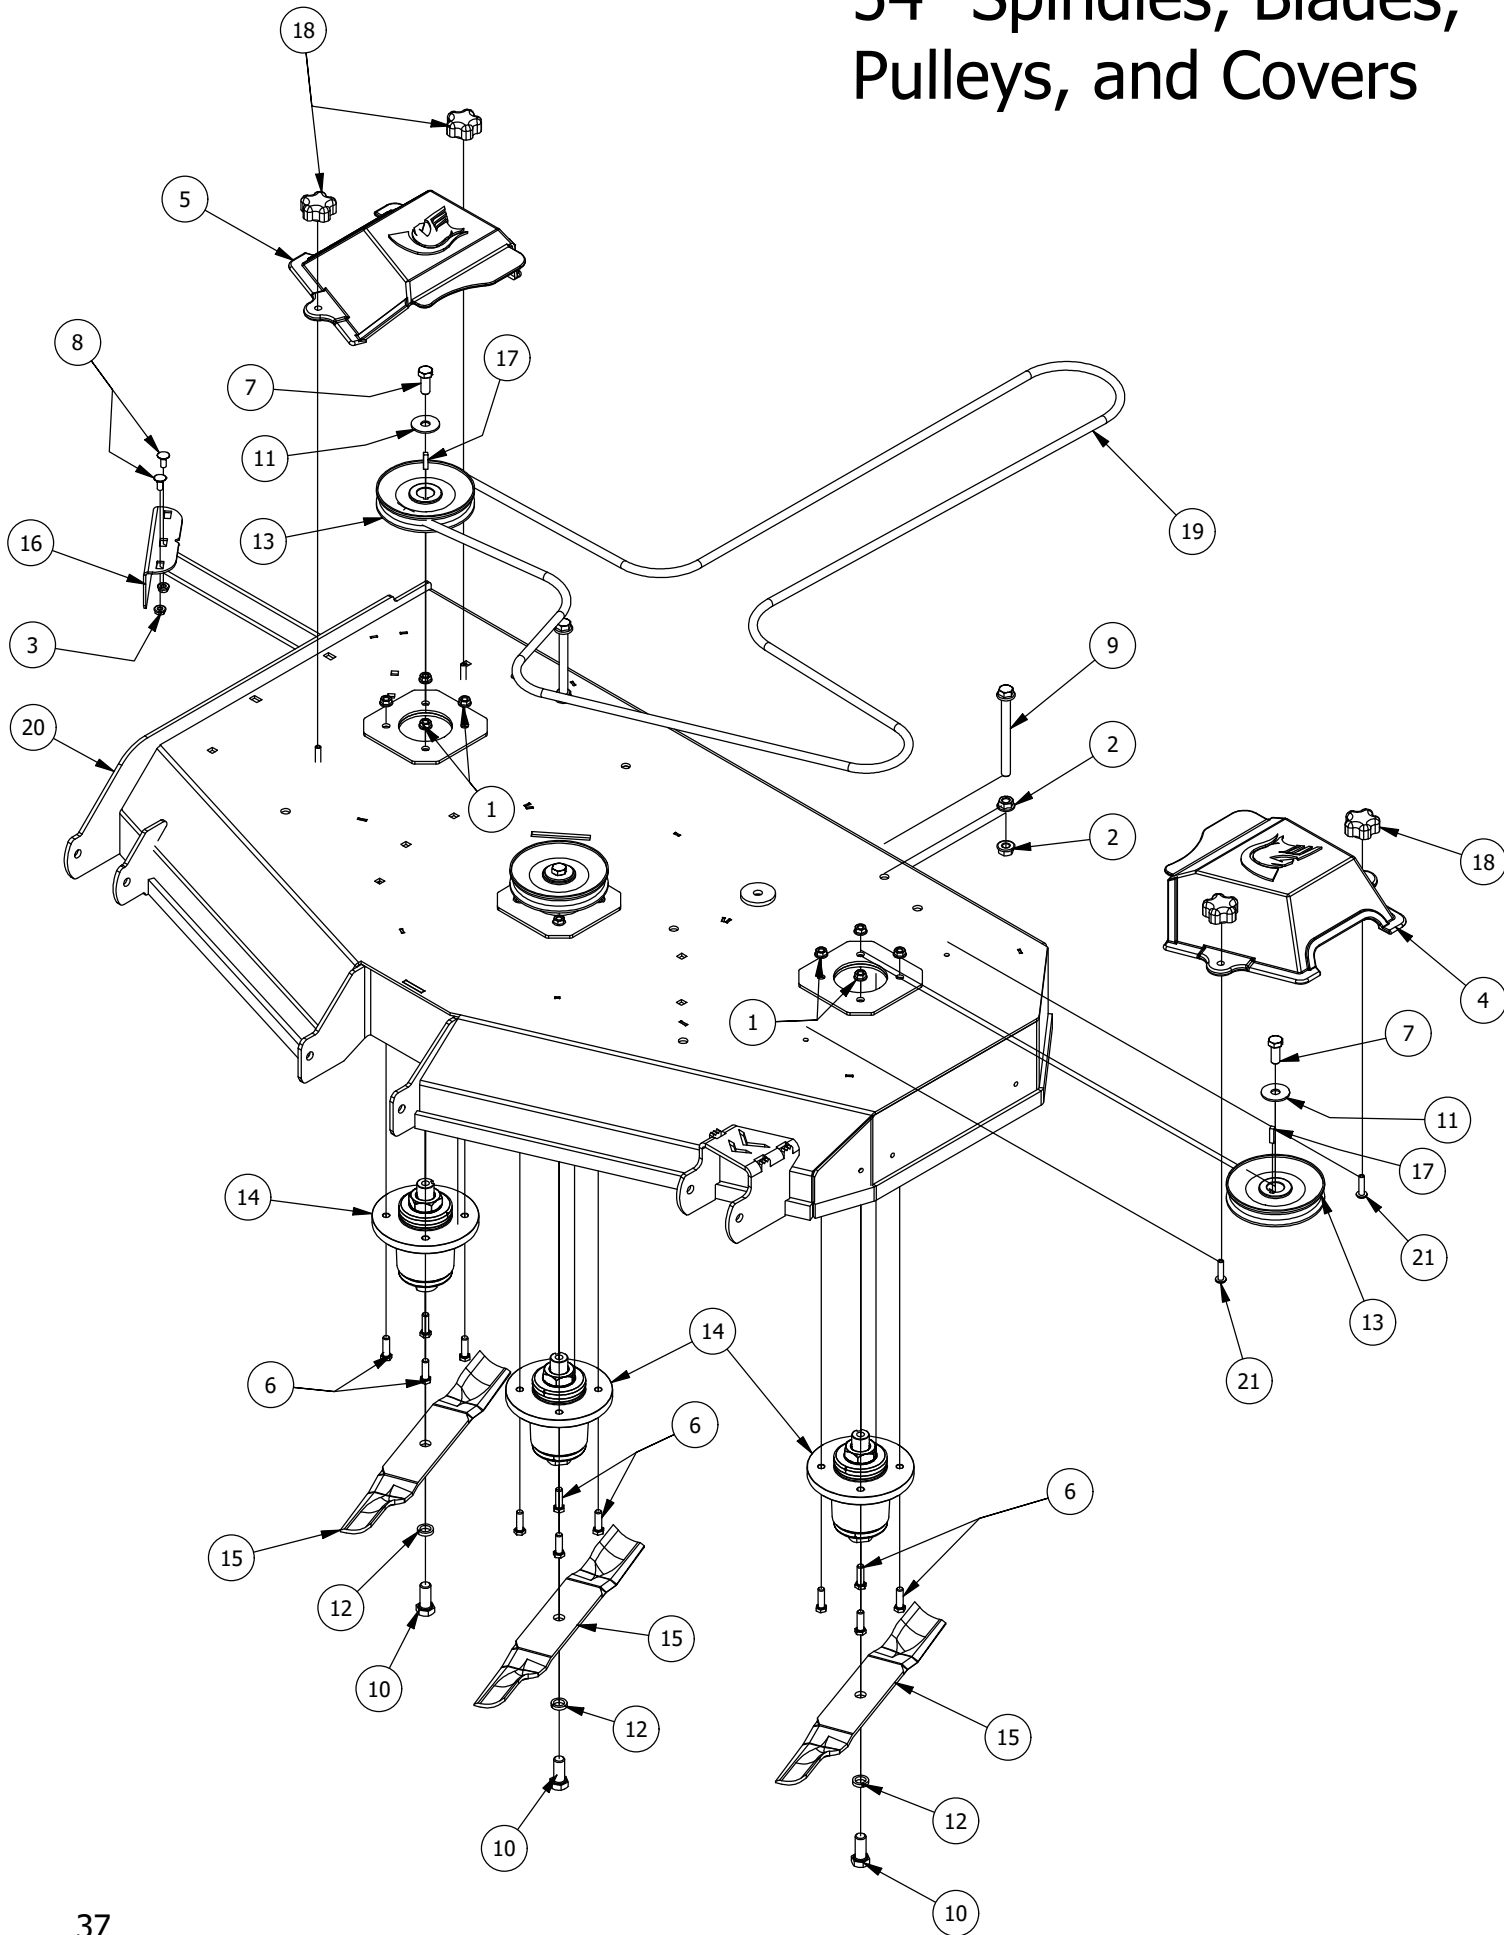

54" Spindles, Blades, Pulleys, and Covers

54" Spindles, Blades, Pulleys, and Covers

ITEM	QTY	PART NUMBER	DESCRIPTION
1	12	413-0004-00	3/8-16 HEX FLANGE NUT W/SERR ZINC
2	4	413-0005-00	1/2-13 HEX FLANGE NUT W/SERR ZINC YELLOW
3	2	413-0022-00	5/16-18 HEX FLANGE NUT W/SERR ZINC YELLOW
4	1	414-0018-00	48" & 54" Deck Left Pulley Cover
5	1	414-0019-00	48" & 54" Deck Right Pulley Cover
6	12	418-0005-00	3/8-16 x 1-1/4 Hex Bolt GR5
7	3	418-0006-00	1/2-20 X 1-1/4 HEX C/S GR 5 ZINC
8	2	418-0008-00	5/16-18 X 3/4 CARRIAGE BOLT ZINC
9	2	418-0009-00	1/2-13 X 5-1/2 HEX FLANGE BOLT GR 8 ZY
10	3	418-0078-00	5/8-11 X 1-1/2 HEX C/S GR 8 ZC YELLOW
11	3	419-0001-00	1/2" X 1-5/8 BELLEVILLE CUP WASHER ZINC YELLOW
12	3	419-0004-00	5/8 SPLIT LOCKWASHER ZINC
13	3	433-0004-00	Deck Pulley 54"
14	3	437-0005-00	Mower Heavy Duty Deck Spindle
15	3	438-0001-00	54" Mower Deck Blade
16	1	439-0399-00	2020 RT&SRT/RZ 54 Deck wiper Brkt
17	3	442-0001-00	1/4 X 1 SQUARE KEY STOCK
18	4	445-0005-00	5/16-18 5-LOBE (STAR) FEMALE SOFT TOUCH KNOB (1.90 DIA) BLK
19	1	461-0001-00	54" Mower Deck Belt, HB x 153.5" Effective Length
20	1	490-0063-00	2020 54" RT/SRT Deck Assembly
21	4	618-1008-00	5/16-18 x 1-1/4 Pan Torx Tri Lob Zinc