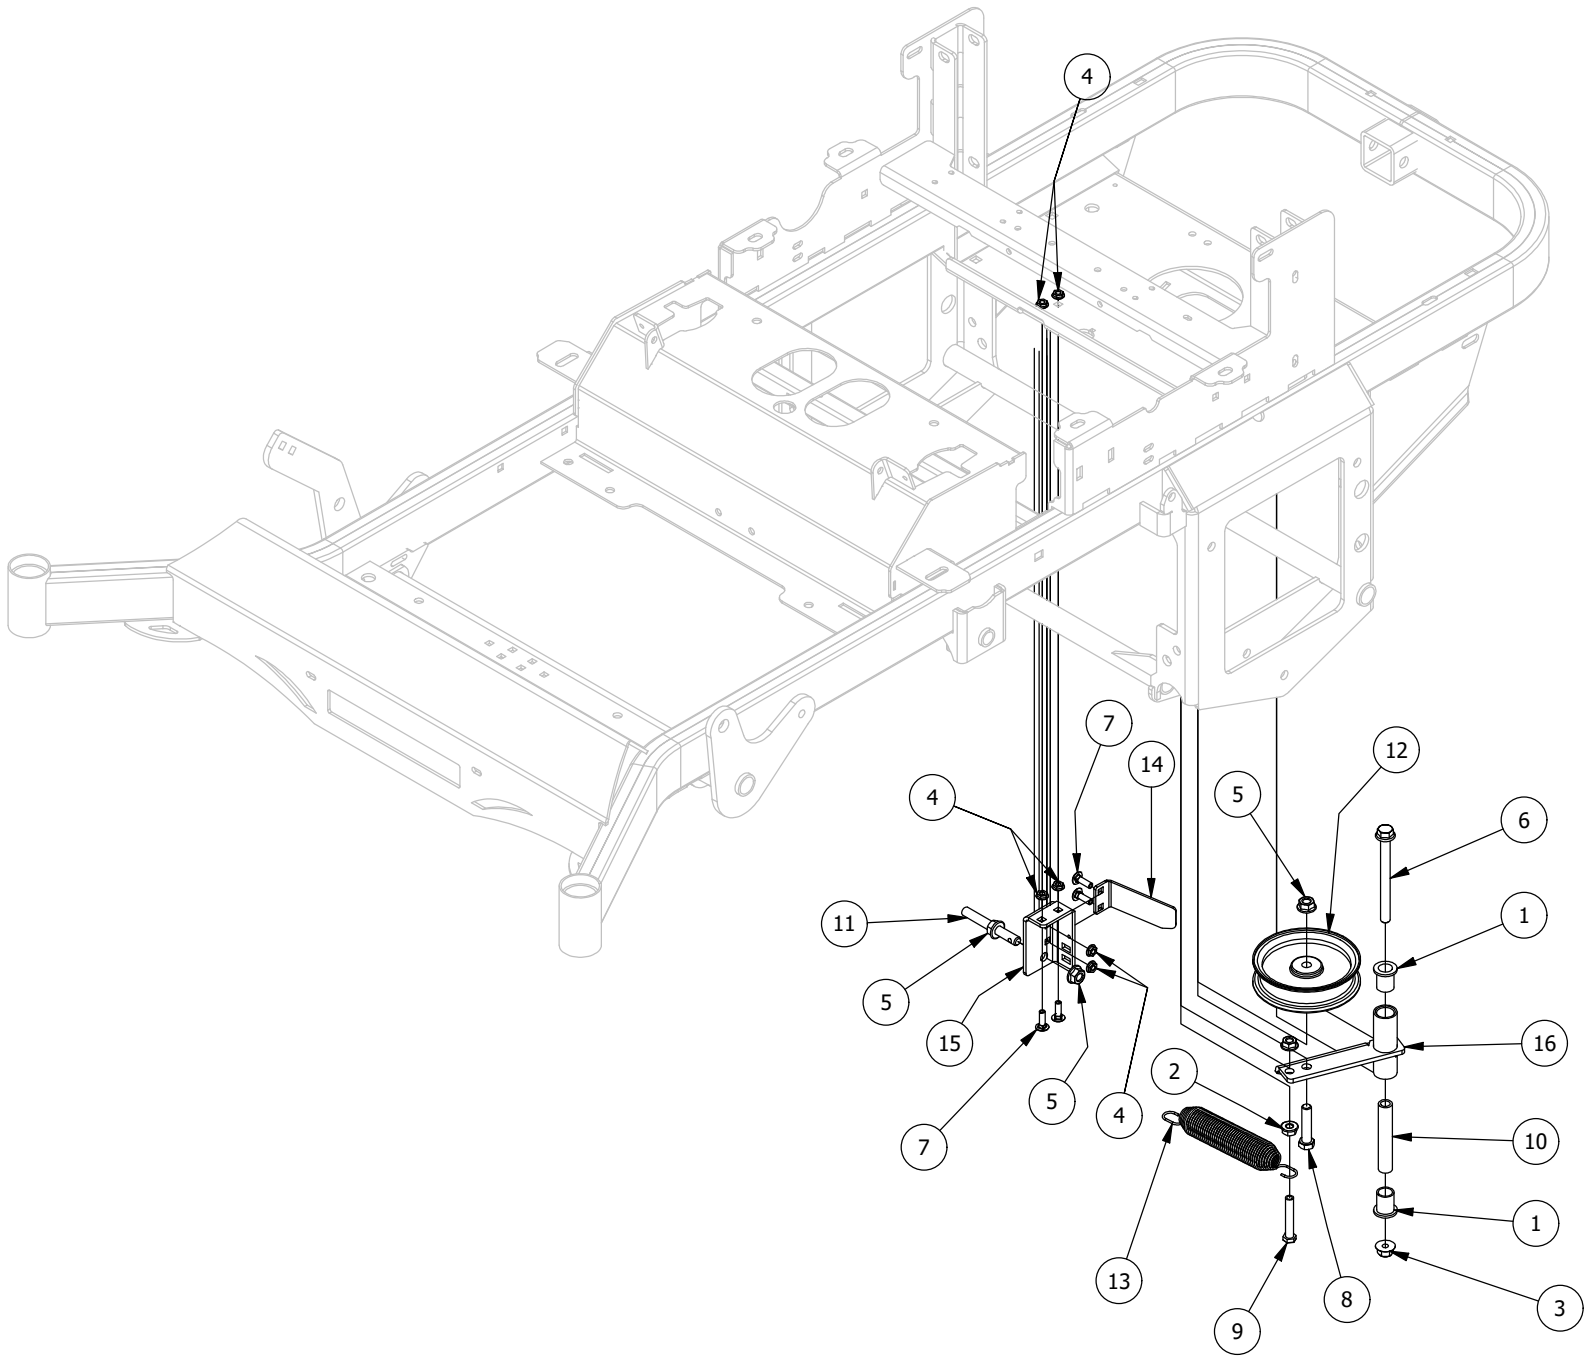

Pump Idler Assembly

Pump Idler Assembly			
ITEM	QTY	PART NUMBER	DESCRIPTION
1	2	410-0007-00	3/4" ID X 15/16" OD X 1-1/8" LENGTH FLANGE BUSHING
2	2	413-0001-00	7/16-14 HEX FLANGE NUT W/SERR ZINC
3	1	413-0002-00	1/2-13 NYLON INSERT FLANGE LOCKNUT ZC YELLOW
4	6	413-0006-00	5/16-18 HEX FLANGE NUT W/SERR ZINC
5	3	413-0010-00	1/2-13 HEX FLANGE NUT W/SERR ZINC
6	1	418-0009-00	1/2-13 X 5-1/2 HEX FLANGE BOLT GR 8 ZY
7	4	418-0010-00	5/16-18 X 1 CARRIAGE BOLT ZC/YEL
8	1	418-0012-00	1/2-13 X 2-1/4 HEX C/S GR 5 ZINC
9	1	418-0013-00	7/16-14 X 2-1/2 HEX C/S GR 5 ZINC
10	1	425-0006-00	Mower Inner Idler Spacer
11	1	430-0001-00	Mower Pump Spring Tensioner
12	1	433-0013-00	5-3/4" Idler Pulley, 7/16" Spacer Assembly
13	1	434-0007-00	2019 Mower Deck Spring
14	1	439-0132-00	RT/SRT Clutch Anti-rotation Brkt
15	1	439-0244-00	Deck Idler Puller Tensioning Bracket
16	1	490-0018-00	Mower Pump Idler Assembly