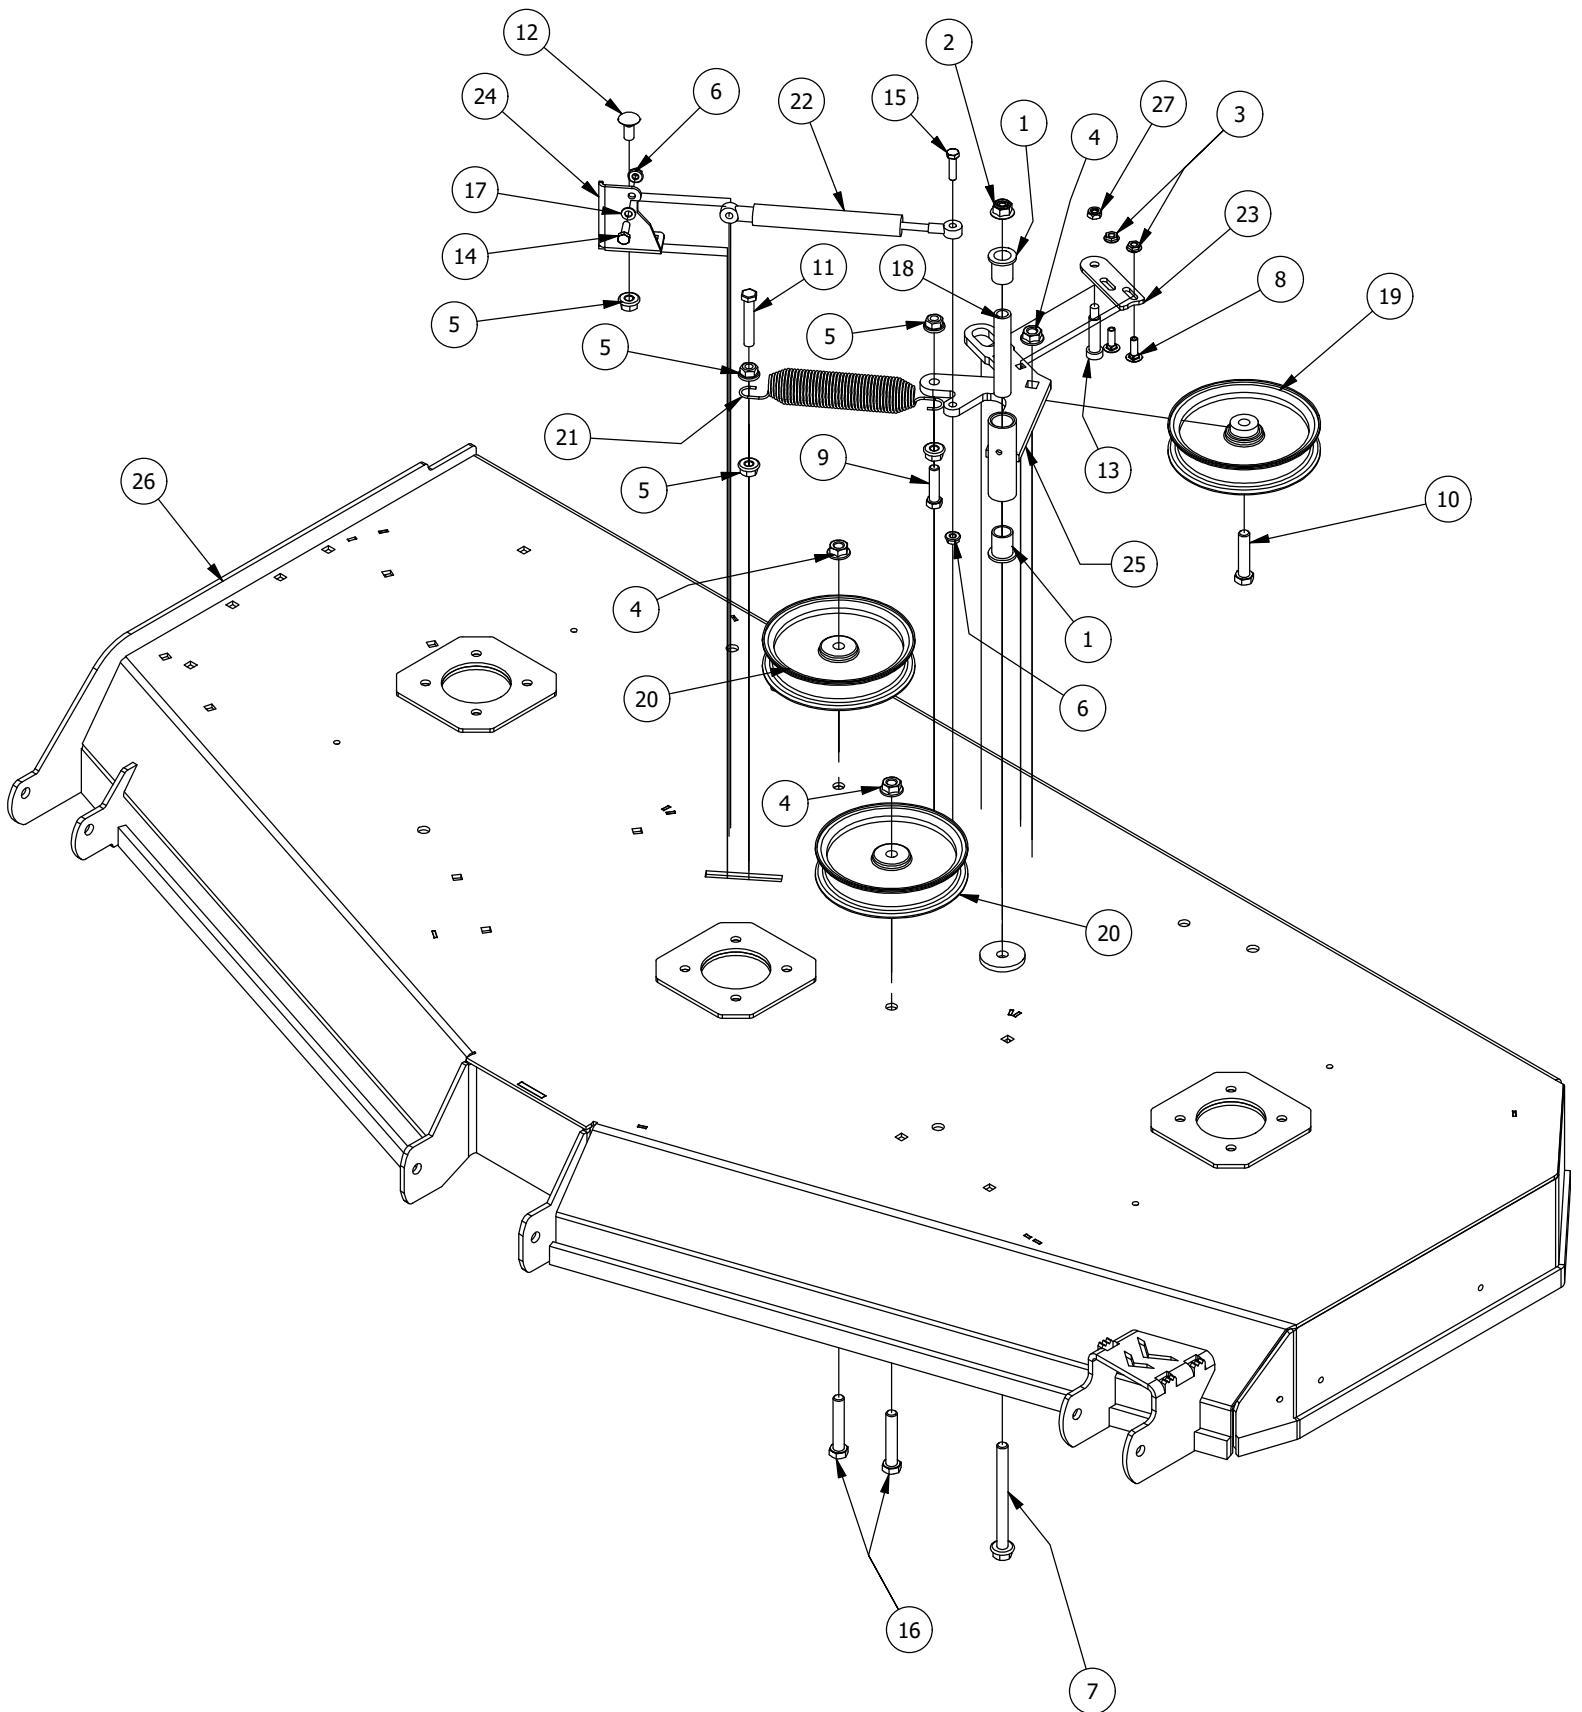

72" Deck Idler Assembly

72" Deck Idler Assembly			
ITEM	QTY	PART NUMBER	DESCRIPTION
1	2	410-0007-00	3/4" ID X 15/16" OD X 1-1/8" LENGTH FLANGE BUSHING
2	1	413-0002-00	1/2-13 NYLON INSERT FLANGE NUT ZINC YELLOW
3	2	413-0006-00	5/16-18 HEX FLANGE NUT W/SERR ZINC
4	3	413-0010-00	1/2-13 HEX FLANGE NUT W/SERR ZINC
5	5	413-0011-00	7/16-14 HEX FLANGE NUT W/SERR ZINC YELLOW
6	2	413-0027-00	5/16-18 NYLON INSERT FLANGE LOCKNUT ZC YELLOW
7	1	418-0009-00	1/2-13 X 5-1/2 HEX FLANGE BOLT GR 8 ZY
8	2	418-0010-00	5/16-18 X 1 CARRIAGE BOLT ZC/YEL
9	1	418-0011-00	7/16-14X 1-3/4 HEX C/S GR5 ZINC Yellow
10	1	418-0012-00	1/2-13 X 2-1/4 HEX C/S GR 5 ZINC
11	1	418-0013-00	7/16-14 X 2-1/2 HEX C/S GR 5 ZINC
12	1	418-0017-00	7/16-14 X 1 CARRIAGE BOLT ZINC
13	1	418-0106-00	1/2"-20x1-3/4" Shoulder Bolt
14	1	418-0108-00	5/16 x1 Hex C/S (GR8) ZC/Yel
15	1	418-0109-00	5/16- 18 x 1 1/4 Hex C/S (GR.8) ZC/Yel
16	2	418-0246-00	1/2-13 x 2-3/4 Hex Flange Bolt (GR.8) ZC/YEL
17	1	419-0016-00	5/16" ID X 5/8" OD X 1/16" THK BRONZE WASHER
18	1	425-0006-00	Mower Inner Idler Spacer
19	1	433-0014-00	6-3/4" Idler Pulley, 7/16" Spacer Assembly
20	2	433-0015-00	6-3/4" Idler Pulley, 15/16" Spacer Assembly
21	1	434-0007-00	2019 Mower Deck Spring
22	1	434-0009-00	Idler Gas Spring
23	1	439-0257-00	Deck Idler Pulley Belt Retainer Brkt
24	1	439-0335-00	Deck Belt Idler Damper Mounting Bracket
25	1	490-0019-00	Mower Deck Idler Pulley Arm Assembly
26	1	490-0066-00	72" Mower Deck Assembly
27	1	613-2004-00	3/8"-16 Nyloc Jam Nut