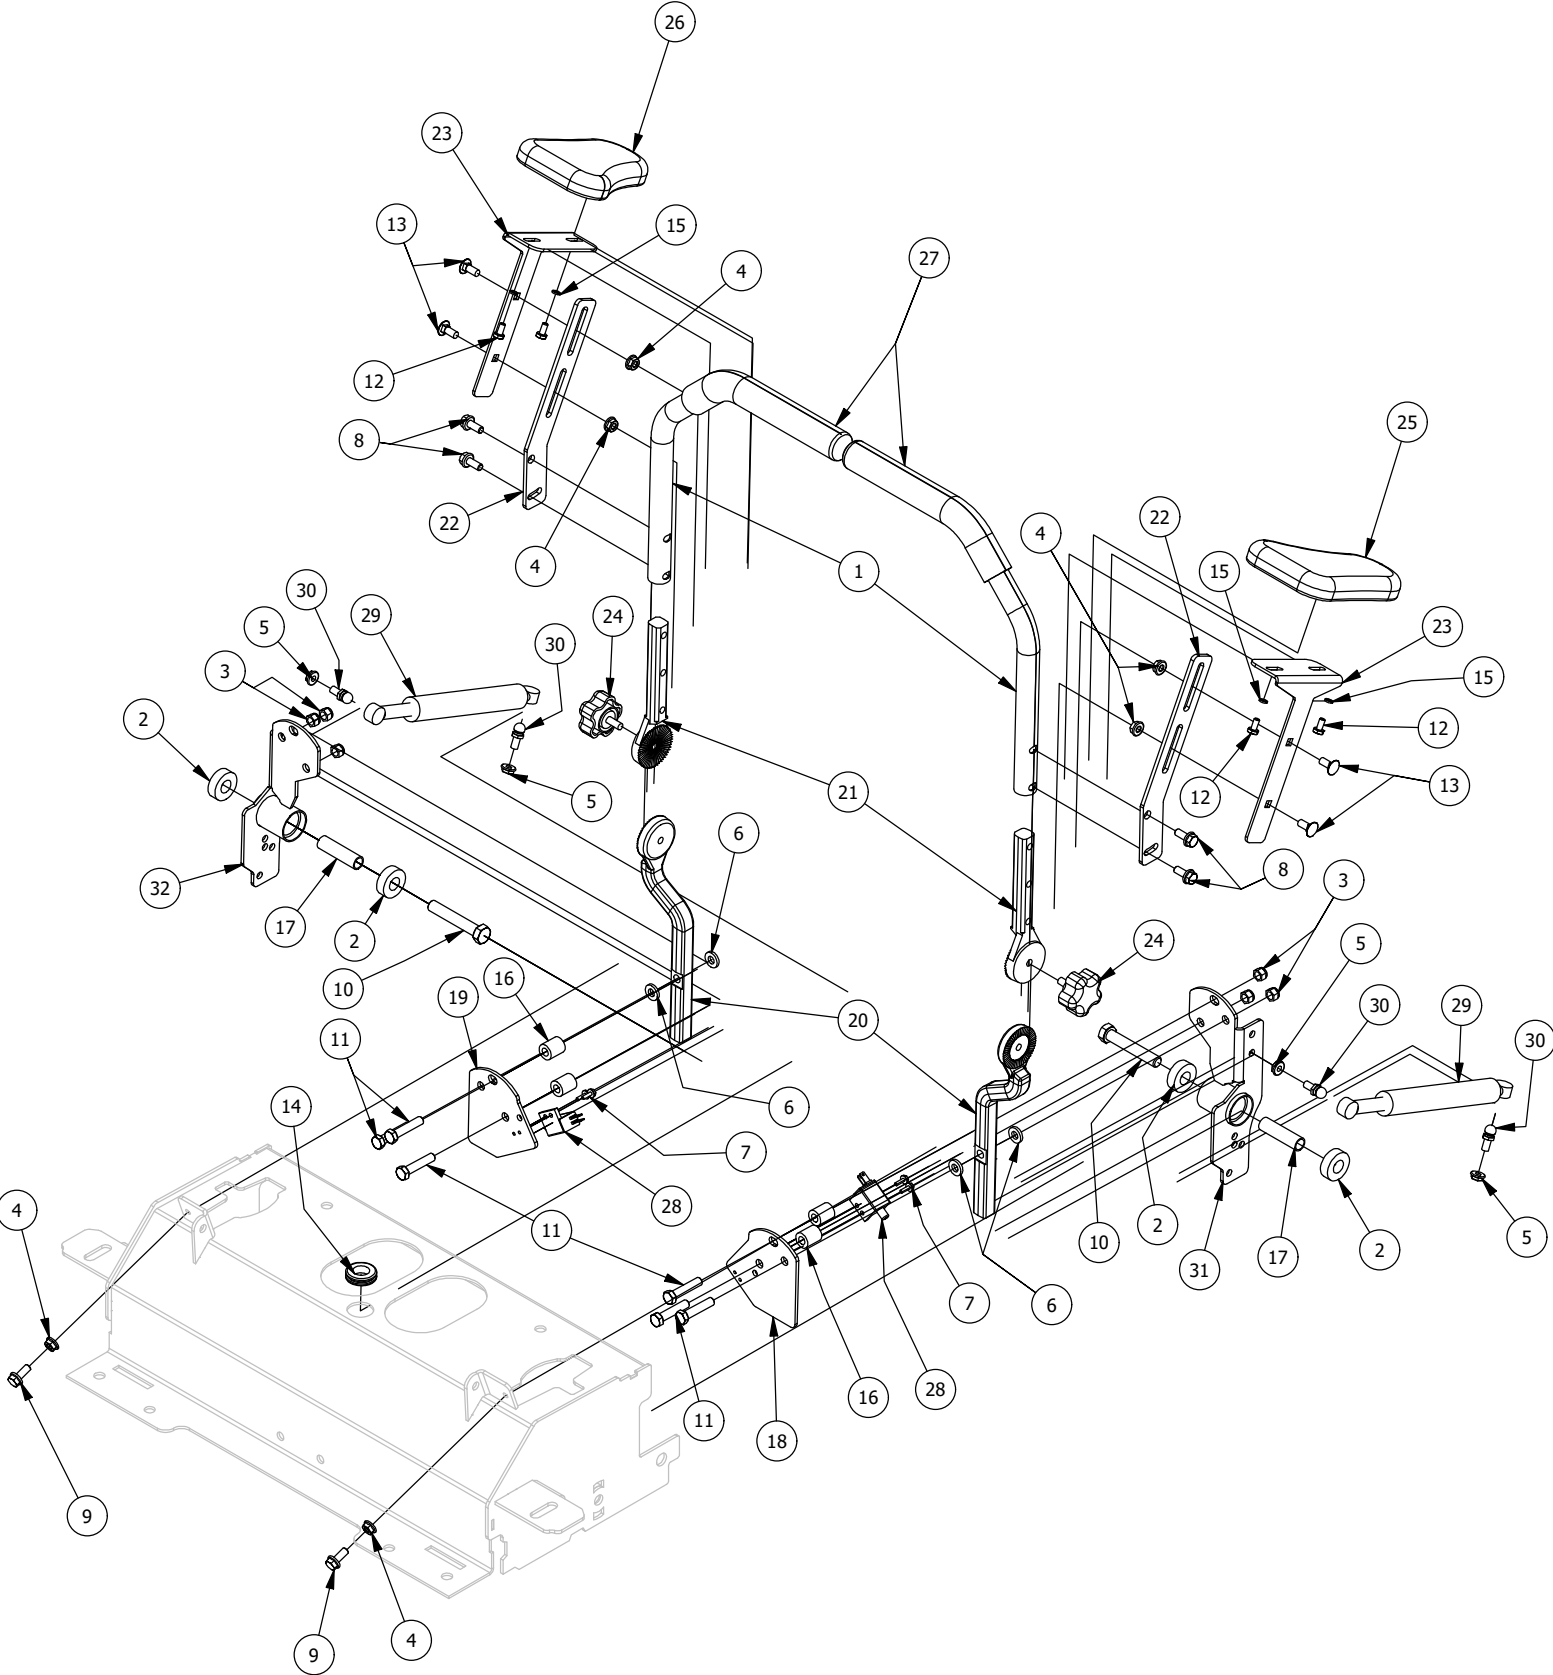

Drive Arm Assembly

Drive Arm Assembly			
ITEM	QTY	PART NUMBER	DESCRIPTION
1	2	403-0020-00	Mower Drive Handle Tube
2	4	410-0005-00	5/8" ID X 1-3/8" OD X 7/16" THK BEARING
3	6	413-0013-00	3/8-16 NYLON INSERT FLANGE LOCKNUT ZINC
4	6	413-0022-00	5/16-18 HEX FLANGE NUT W/SERR ZINC YELLOW
5	4	413-0024-00	5/16-18 HEX SERRATED LARGE FLANGE L/NUT ZC
6	4	413-0052-00	3/8 ID X 3/4 OD X .125 THK BRONZE WASHER
7	4	418-0032-00	8-32 X 1/2 IND. HWH SLOT TYPE F TCS ZINC
8	4	418-0048-00	5/16-18 X 3/4 HEX FLANGE BOLT GR 8 ZC YELLOW
9	2	418-0049-00	5/16-18 X 3/4 IND HWH TRI LOB ZINC
10	2	418-0050-00	1/2-13 X 3 HEX C/S GR 5 ZINC
11	6	418-0051-00	3/8-16 X 1-3/4 HEX C/S GR 2 ZINC
12	4	418-0056-00	1/4-20 X 1/2 HEX C/S GR 2 ZINC
13	4	418-0063-00	5/16-18 X 3/4 CARRIAGE BOLT ZINC YELLOW
14	1	419-0008-00	3/4" ID X FOR 1-3/16" HOLE FOR 11 GA RUBBER GROMMIT
15	4	419-0012-00	1/4 EXT TOOTH LOCKWASHER ZINC
16	4	425-0003-00	Mower Drive Arm Spacer
17	2	425-0004-00	Mower Drive Arm Hub & Deck Lift Arm Spacer
18	1	426-0002-00	Mower Left Control Arm Limit Switch Plate
19	1	426-0003-00	Mower Right Control Arm Limit Switch Plate
20	2	431-0002-00	Height/Pitch Adjustable Lower Drive Arm
21	2	431-0003-00	Height/Pitch Adjustable Upper Drive Arm
22	2	439-0010-00	Mower Drive Arm Pad Tube Mounting bracket
23	2	439-0011-00	Mower Drive Arm Pad Mount bracket
24	2	445-0001-00	Lobed Knob w/ 5/16"-18 X .750" Stud
25	1	471-0028-00	2020 Mower Drive Arm Support Pad Left
26	1	471-0029-00	2020 Mower Drive Arm Support Pad Right
27	2	484-0001-00	Handle Grip
28	2	486-0030-00	NO Plunger Limit Switch
29	2	487-0001-00	Control Arm Damper
30	4	487-0005-00	Control Arm Damper Ball Stud
31	1	490-0012-00	Mower Left Drive Arm Bracket Assembly
32	1	490-0013-00	Mower Right Drive Arm Bracket Assembly