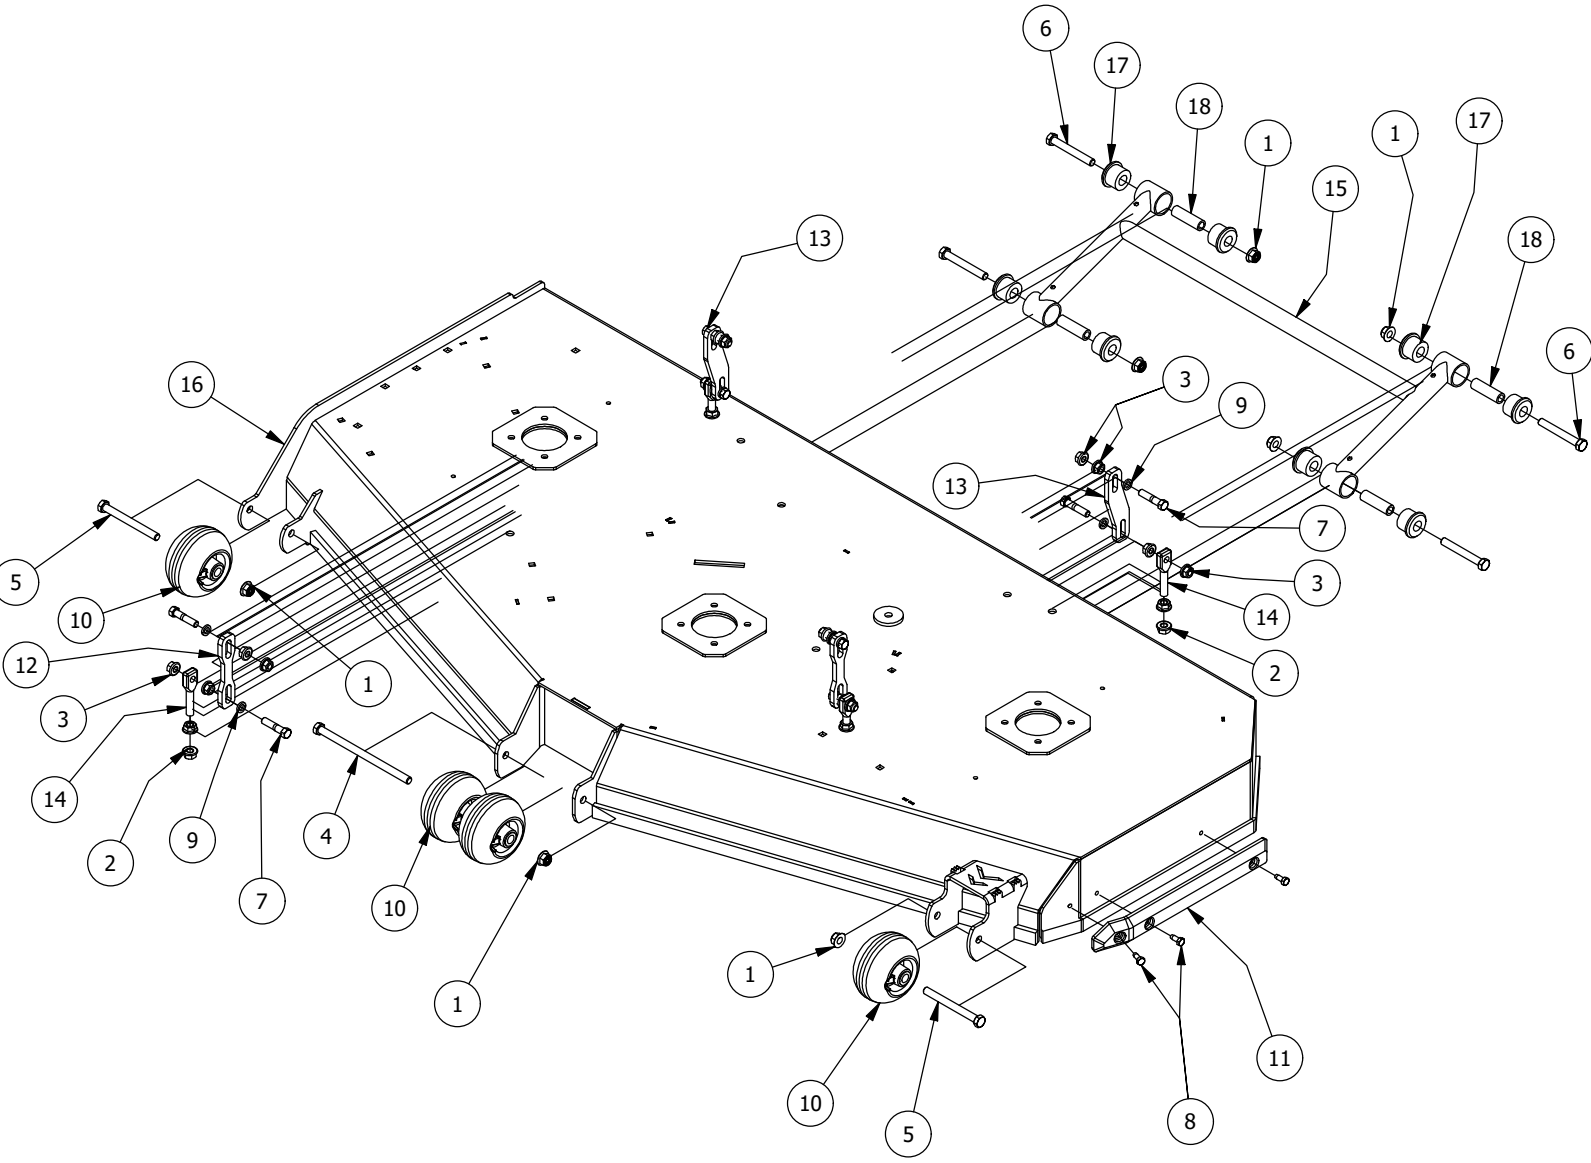

72" Deck Scalping Wheels and Stabilizer Assembly

72" Deck Scalping Wheels and Stabilizer Assembly			
ITEM	QTY	PART NUMBER	DESCRIPTION
1	7	413-0002-00	1/2-13 NYLON INSERT FLANGE NUT ZINC YELLOW
2	8	413-0005-00	1/2-13 HEX FLANGE NUT W/SERR ZINC YELLOW
3	16	413-0011-00	7/16-14 HEX FLANGE NUT W/SERR ZINC YELLOW
4	1	418-0015-00	1/2-13 X 8-1/2 HEX C/S GR 2 ZINC YELLOW
5	2	418-0016-00	1/2-13 X 5 HEX C/S GR 2 ZINC YELLOW
6	4	418-0021-00	1/2-13 X 3-3/4 HEX C/S GR 5 ZINC
7	8	418-0046-00	7/16-14 X 2 HEX C/S GR 5 ZINC YELLOW
8	3	418-0262-00	5/16-18 X 3/4 IND HWH UNSLOT (F) TCS ZC/Y
9	8	419-0010-00	.443 ID X .750 OD X .125 THK NYLON BLACK
10	4	422-0001-00	Anti-Scalp Wheel
11	1	429-0001-00	Mower Nylon Deck Guard
12	2	435-0007-00	Mower Deck Link
13	2	435-0011-00	Mower 72" Deck Rear Height Arm Connecting Link
14	4	448-0001-00	Mower Deck Height Adjustment Stud
15	1	490-0015-00	Mower 72" Deck Frame Stabilizer Assembly
16	1	490-0066-00	72" Mower Deck Assembly
17	8	732-2000-00	Large MTV A-Arm Bushing
18	4	732-2001-00	Large MTV A-Arm Bushing Sleeve