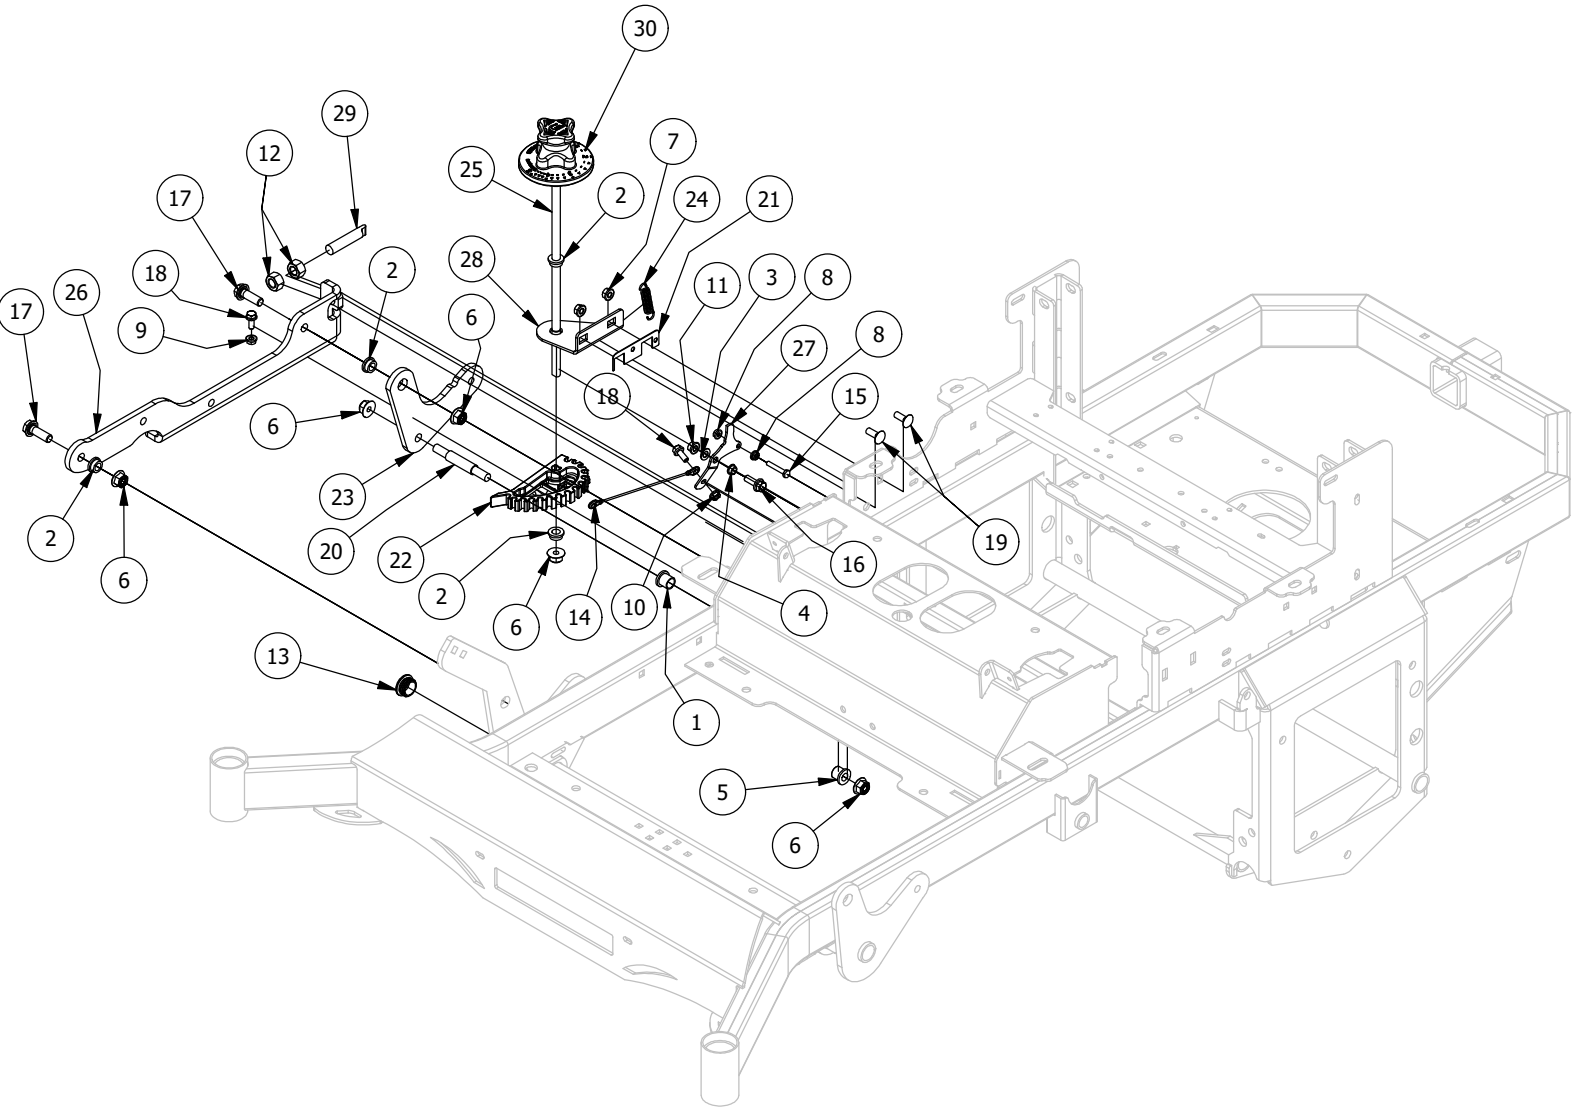

Deck Height Adjuster Assembly

Deck Height Adjuster Assembly

ITEM	QTY	PART NUMBER	DESCRIPTION
1	1	410-0008-00	5/8" ID X 3/4" OD X 3/4" LENGTH FLANGE BUSHING
2	4	410-0009-00	1/2" ID X 3/4" OD X 3/8" LENGTH FLANGE BUSHING
3	1	410-0011-00	3/8 X 3/4 Bronze Washer
4	1	410-0067-00	Bronze Bushing
5	1	410-0068-00	.502 ID X .753 OD X .75 OAL X1 FL OD X .125 FL BUSHING
6	5	413-0002-00	1/2-13 NYLON INSERT FLANGE LOCKNUT ZC YELLOW
7	2	413-0004-00	3/8-16 HEX FLANGE NUT W/SERR ZINC
8	2	413-0012-00	1/4-20 HEX FLANGE NUT W/SERRATIONS ZC YELLOW
9	1	413-0022-00	5/16-18 HEX FLANGE NUT W/SERR ZINC YELLOW
10	1	413-0027-00	5/16-18 NYLON INSERT FLANGE LOCKNUT ZC YELLOW
11	1	413-0029-00	3/8-16 NYLON INSERT FLANGE L/NUT ZC YELLOW
12	2	413-0048-00	5/8-11 HEX NUT ZINC YELLOW
13	1	414-0015-00	1-1/4" Round Tube Plug
14	1	414-0037-00	Height Indicator Cable
15	1	418-0029-00	1/4-20 X 1-1/4 HEX C/S GR 2 ZINC
16	1	418-0040-00	3/8-16 X 1 HEX FLANGE BOLT GR 8 ZC YELLOW
17	2	418-0047-00	1/2-13 X 1-1/2 HEX FLANGE BOLT GR 8 ZINC YELLOW
18	2	418-0048-00	5/16-18 X 3/4 HEX FLANGE BOLT GR 8 ZC YELLOW
19	2	418-0053-00	3/8-16 X 1 CARRIAGE BOLT ZINC YELLOW
20	1	418-0276-00	Rear Deck Height Bolt (Machined)
21	1	425-0015-00	RZ Deck Height Indicator Rod Bracket Spacer
22	1	425-0032-00	2022 Deck Height Cam Casting
23	1	431-0004-00	Deck Height Brkt Right side
24	1	434-0003-00	Brake Pedal Release Spring
25	1	437-0003-00	Mower Deck Height Selector Shaft
26	1	439-0698-00	2021 Deck Height Arm Right Link
27	1	439-0711-00	2021 Deck Height Control Shaft Spring Bracket
28	1	439-0712-00	2021 Mower Deck Height Indicator Rod Bracket
29	1	444-0001-00	Mower HEIGHT SELECTOR CAM PIN
30	1	445-0007-00	2021 RZHD,RT,and SRT Deck Height Selector Knob