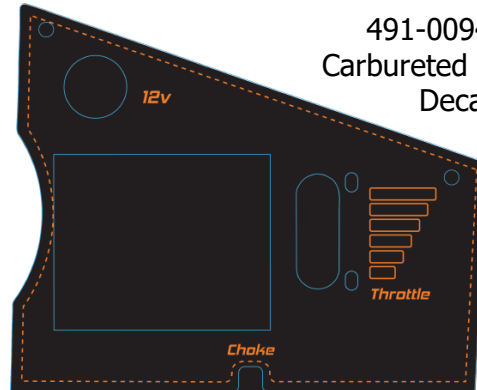

491-0039-00
Seat Weight
Capacity Decal

491-0037-00
Front Logo

491-0040-00
Rear Logo

491-0094-00
Carbureted Console
Decal

491-0080-00 & 491-0081-00
Fuel Tank Left & Right Decals

491-0130-00
54" Deck Decal

491-0190-00
EPA Compliance Label