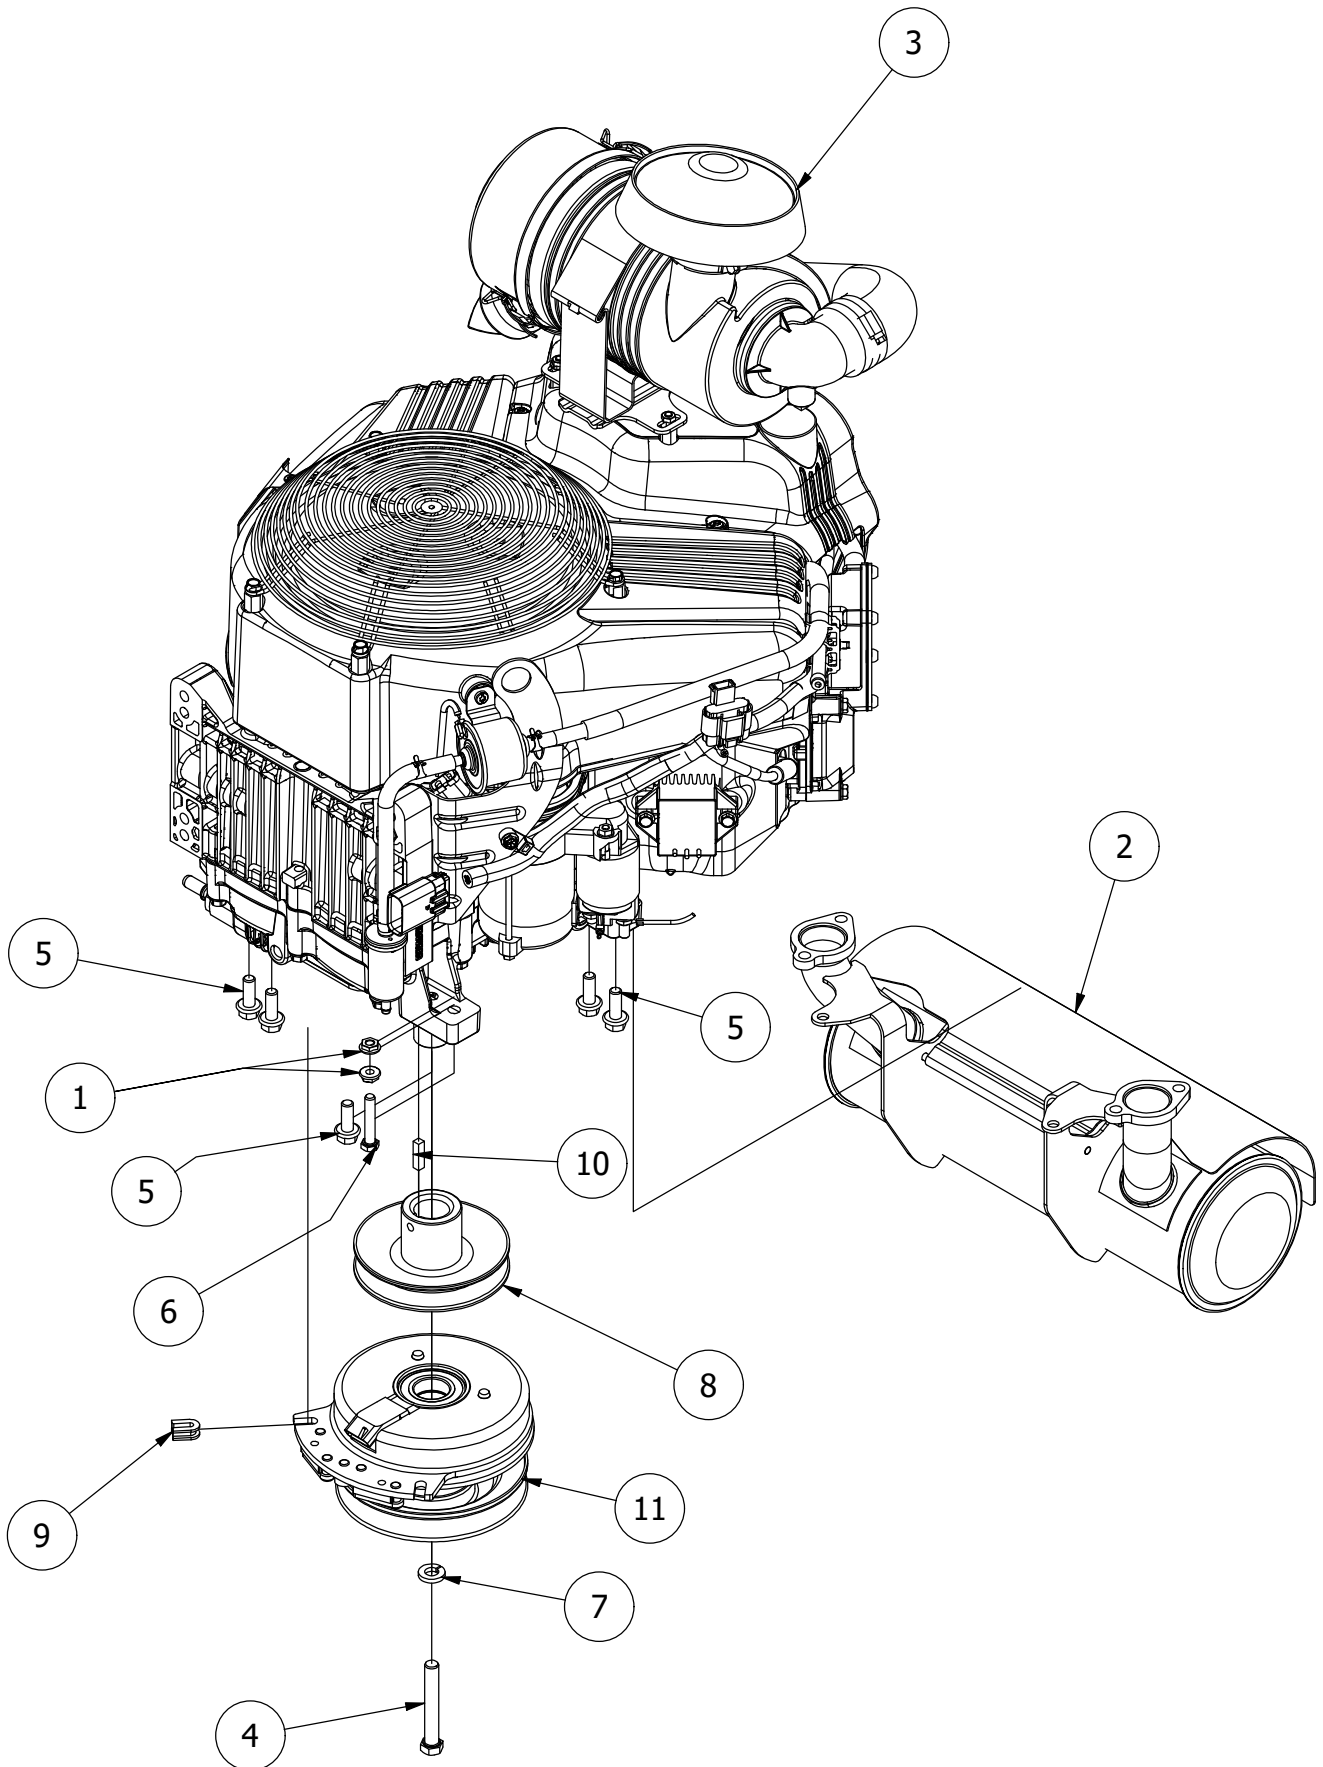

Vanguard 40HP EFI Engine Assembly

Vanguard 40HP EFI Engine Assembly

ITEM	QTY	PART NUMBER	DESCRIPTION
1	2	413-0006-00	5/16-18 HEX FLANGE NUT W/SERR ZINC
2	1	415-0086-00	Exhaust System w/ Insulated Muffler for Vanguard 28/32/36/37
3	1	415-0094-00	Vanguard 40HP EFI Engine
4	1	418-0022-00	7/16-20 X 3 HEX C/S GR 8 ZC YELLOW
5	7	418-0023-00	3/8-16 X 1-1/8 IND HWH W/SERR TRI LOB ZY
6	1	418-0024-00	5/16-18 X 1-3/4 HEX C/S GR 5 ZINC
7	1	419-0005-00	7/16 SPLIT LOCKWASHER GR 8 ZC YELLOW
8	1	433-0002-00	Drive Pulley, B Belt
9	1	437-0025-00	Mower Rotation Stop Brkt Sleeve
10	1	442-0001-00	1/4 X 1 SQUARE KEY STOCK
11	1	470-0002-00	PTO Clutch